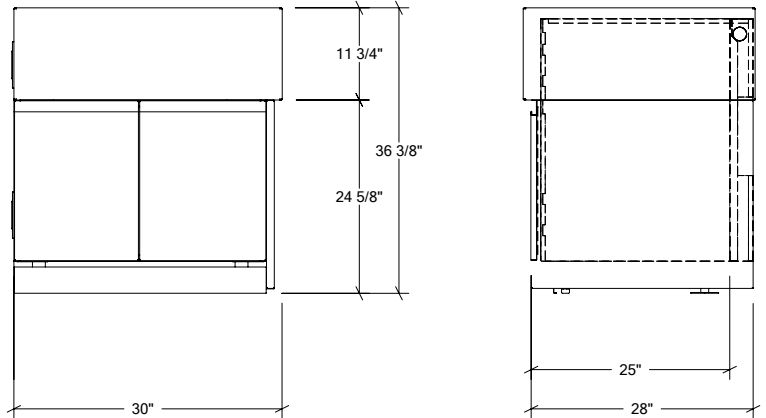

OUTDOOR KITCHEN CABINETS IN STAINLESS STEEL

HROK-SSSC-800266 | LINE

30" Sink Cabinet SocialCorner 2 doors

Specifications

| | |
|---------------------|-----------------------------|
| Collection: | LINE |
| Width: | 30" |
| Depth: | 28" |
| Material: | Stainless Steel 304 |
| Thickness: | 18 ga |
| Finish: | Brushed |
| Nbr doors / drawers | 2 |
| Hinges Position: | n/a |
| Handle: | Standard |
| Installation: | End |
| Packing dimensions: | 32 1/4" x 34 1/4" x 37 3/8" |