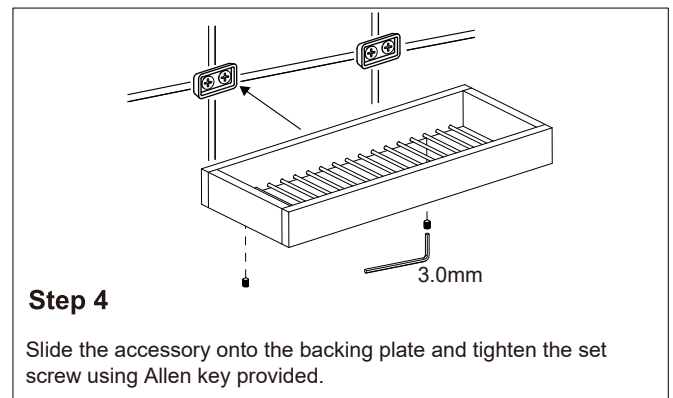

BERLIN COLLECTION

SHOWER BASKET

232603

Tools required for installation

Level	Pencil
Screwdriver	Drill
Hammer	