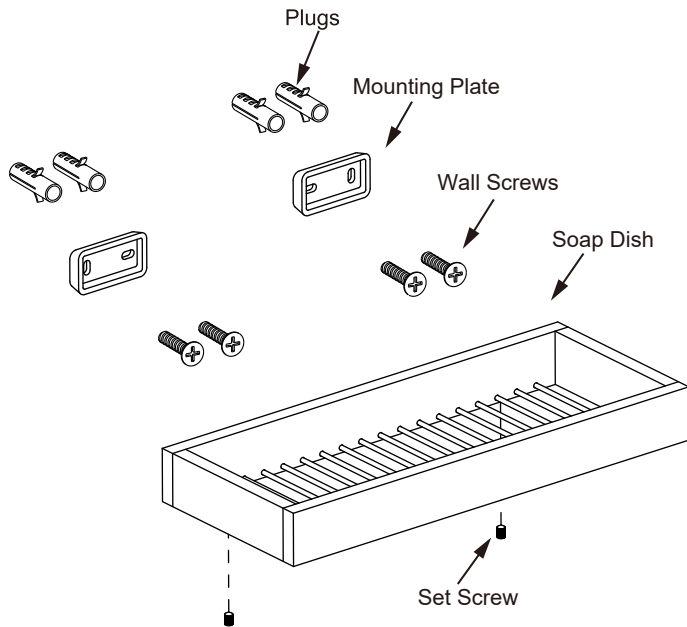

BERLIN COLLECTION

SHOWER BASKET

232603

Tools required for installation

Level	Pencil
Screwdriver	Drill
Hammer	