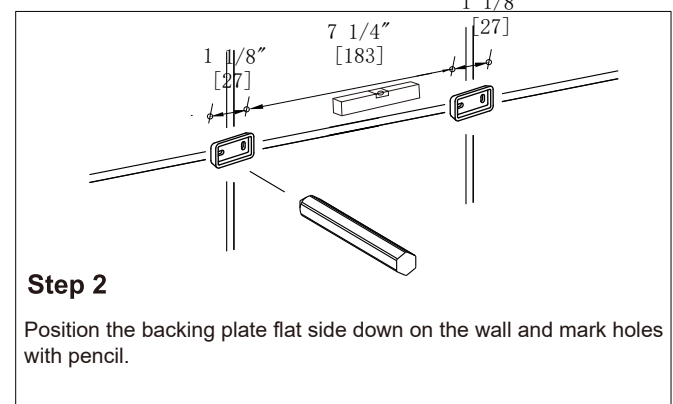

BERLIN COLLECTION

SHOWER BASKET

232603

Tools required for installation

Level	Pencil
Screwdriver	Drill
Hammer	