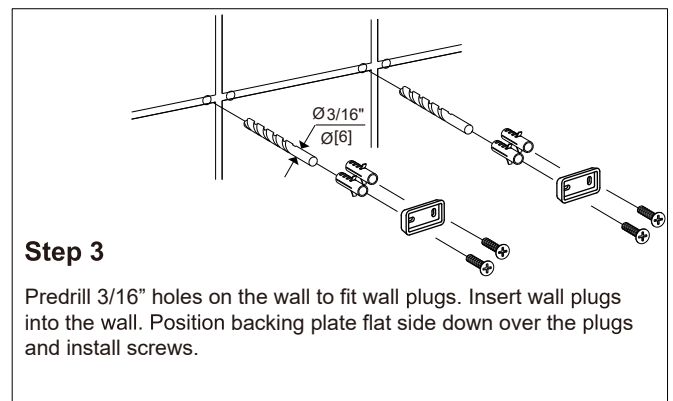

BERLIN COLLECTION

SHOWER BASKET

232603

Tools required for installation

Level	Pencil
Screwdriver	Drill
Hammer	