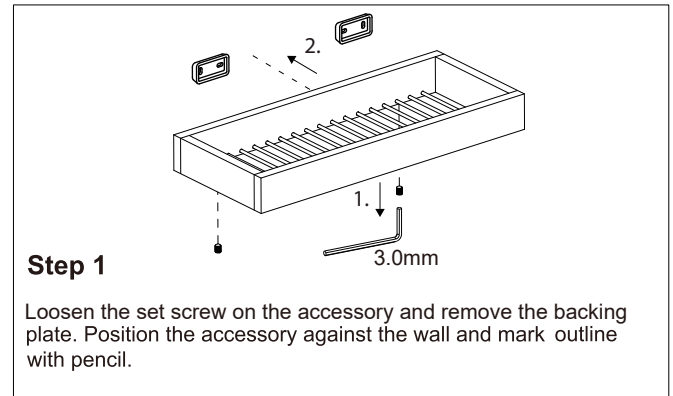

BERLIN COLLECTION

SHOWER BASKET

232603

Tools required for installation

Level	Pencil
Screwdriver	Drill
Hammer	