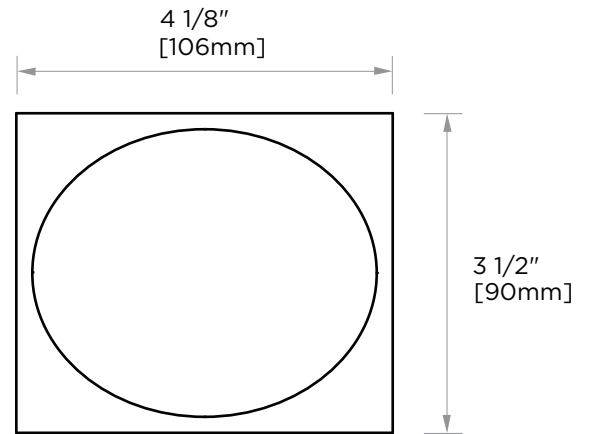

## BERLIN COLLECTION SOAP DISH 232650

**PRODUCT NAME:** SOAP DISH

**PRODUCT CODE:** 232650

**MATERIAL:** All-brass construction

**KEY FEATURES:** Contemporary design with solid bold rectangular geometry.

**STOCKED FINISHES:**

NOTE: Dimensions and specifications are subject to change without notice.