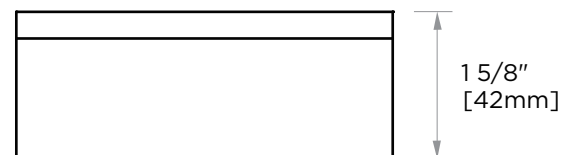

NOTE: Dimensions and specifications are subject to change without notice.