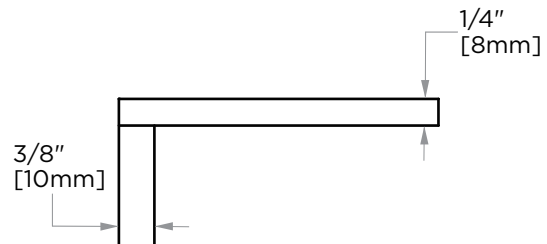

## BERLIN COLLECTION SOAP DISH 232650

**PRODUCT NAME:** SOAP DISH

**PRODUCT CODE:** 232650

**MATERIAL:** All-brass construction

**KEY FEATURES:** Contemporary design with solid bold rectangular geometry.

**STOCKED FINISHES:**

NOTE: Dimensions and specifications are subject to change without notice.