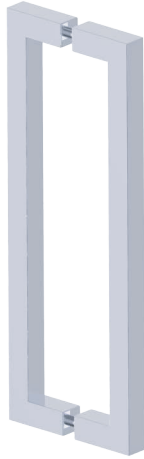

LONDON COLLECTION
DOUBLE SHOWER
DOOR HANDLE 24"
2487824

PRODUCT NAME: DOUBLE SHOWER
DOOR HANDLE 24"

PRODUCT CODE: 2487824

MATERIAL: All-brass construction

KEY FEATURES: Contemporary design.
Sleek rectangular shapes offset
by strong squared anchors.

NOTE: Dimensions and specifications are subject to change without notice.

HANDLES INFO

Components Included		
①	Handle A	X1
②	Handle B	X1
③	Fixing Bracket	X2
④	Rubber Gasket	X4
⑤	Set Screw M5	X2

Mounting Kits Included		
	X1	Allen Key

GLASS INFO

Glass Hole C-C Distance		
A	6"/152mm	6" Shower Door Handle
	8"/203mm	8" Shower Door Handle
	12"/305mm	12" Shower Door Handle
	18"/457mm	18" Shower Door Handle
	24"/610mm	24" Shower Door Handle
B	3/8"(10mm)	Glass Hole Diameter
C	6-12mm	Glass Thickness