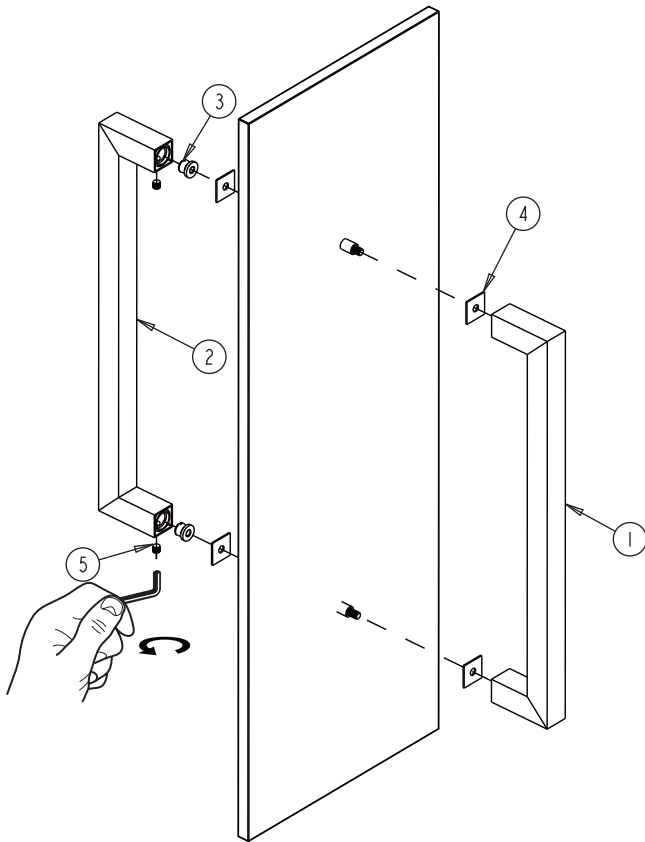

LONDON COLLECTION
DOUBLE SHOWER
DOOR HANDLE 24"
2487824

PRODUCT NAME: DOUBLE SHOWER
DOOR HANDLE 24"

PRODUCT CODE: 2487824

MATERIAL: All-brass construction

KEY FEATURES: Contemporary design.
Sleek rectangular shapes offset
by strong squared anchors.

NOTE: Dimensions and specifications are subject to change without notice.

HANDLES INFO

Components Included		
①	Handle A	X1
②	Handle B	X1
③	Fixing Bracket	X2
④	Rubber Gasket	X4
⑤	Set Screw M5	X2

Mounting Kits Included		
	X1	Allen Key

GLASS INFO

Glass Hole C-C Distance		
A	6"/152mm	6" Shower Door Handle
	8"/203mm	8" Shower Door Handle
	12"/305mm	12" Shower Door Handle
	18"/457mm	18" Shower Door Handle
	24"/610mm	24" Shower Door Handle
B	3/8"(10mm)	Glass Hole Diameter
C	6-12mm	Glass Thickness