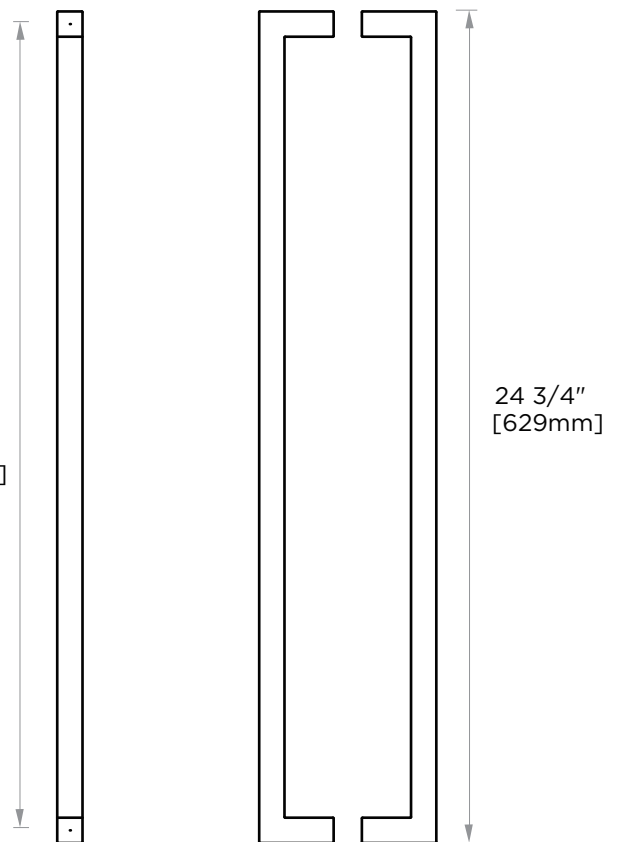

LONDON COLLECTION
DOUBLE SHOWER
DOOR HANDLE 24"
2487824

PRODUCT NAME: DOUBLE SHOWER
DOOR HANDLE 24"

PRODUCT CODE: 2487824

MATERIAL: All-brass construction

KEY FEATURES: Contemporary design.
Sleek rectangular shapes offset
by strong squared anchors.

NOTE: Dimensions and specifications are subject to change without notice.

HANDLES INFO

Components Included		
①	Handle A	X1
②	Handle B	X1
③	Fixing Bracket	X2
④	Rubber Gasket	X4
⑤	Set Screw M5	X2

Mounting Kits Included		
	X1	Allen Key

GLASS INFO

Glass Hole C-C Distance		
A	6"/152mm	6" Shower Door Handle
	8"/203mm	8" Shower Door Handle
	12"/305mm	12" Shower Door Handle
	18"/457mm	18" Shower Door Handle
	24"/610mm	24" Shower Door Handle
B	3/8"(10mm)	Glass Hole Diameter
C	6-12mm	Glass Thickness