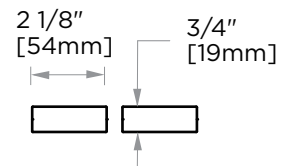

LONDON COLLECTION
DOUBLE SHOWER
DOOR HANDLE 24"
2487824

PRODUCT NAME: DOUBLE SHOWER
DOOR HANDLE 24"

PRODUCT CODE: 2487824

MATERIAL: All-brass construction

KEY FEATURES: Contemporary design.
Sleek rectangular shapes offset
by strong squared anchors.

NOTE: Dimensions and specifications are subject to change without notice.

HANDLES INFO

Components Included		
①	Handle A	X1
②	Handle B	X1
③	Fixing Bracket	X2
④	Rubber Gasket	X4
⑤	Set Screw M5	X2

Mounting Kits Included		
	X1	Allen Key

GLASS INFO

Glass Hole C-C Distance		
A	6"/152mm	6" Shower Door Handle
	8"/203mm	8" Shower Door Handle
	12"/305mm	12" Shower Door Handle
	18"/457mm	18" Shower Door Handle
	24"/610mm	24" Shower Door Handle
B	3/8"(10mm)	Glass Hole Diameter
C	6-12mm	Glass Thickness