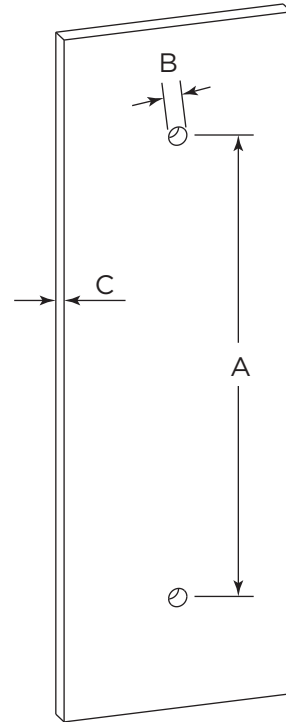

LONDON COLLECTION
DOUBLE SHOWER
DOOR HANDLE 24"
2487824

PRODUCT NAME: DOUBLE SHOWER
DOOR HANDLE 24"

PRODUCT CODE: 2487824

MATERIAL: All-brass construction

KEY FEATURES: Contemporary design.
Sleek rectangular shapes offset
by strong squared anchors.

NOTE: Dimensions and specifications are subject to change without notice.

HANDLES INFO

Components Included		
①	Handle A	X1
②	Handle B	X1
③	Fixing Bracket	X2
④	Rubber Gasket	X4
⑤	Set Screw M5	X2

Mounting Kits Included		
	X1	Allen Key

GLASS INFO

Glass Hole C-C Distance		
A	6"/152mm	6" Shower Door Handle
	8"/203mm	8" Shower Door Handle
	12"/305mm	12" Shower Door Handle
	18"/457mm	18" Shower Door Handle
	24"/610mm	24" Shower Door Handle
B	3/8"(10mm)	Glass Hole Diameter
C	6-12mm	Glass Thickness