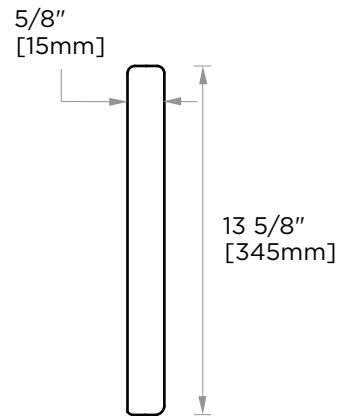

**MILAN COLLECTION**  
**CABINET PULLS 12"**  
254712

**PRODUCT NAME:** CABINET PULLS 12"

**PRODUCT CODE:** 254712

**MATERIAL:** All-brass construction

**KEY FEATURES:** Contemporary design. Clean linear statement combined with engineered curves.

NOTE: Dimensions and specifications are subject to change without notice.