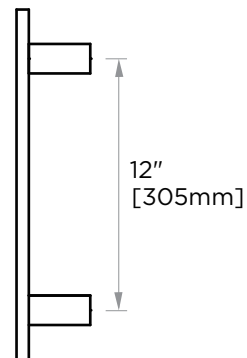

**MILAN COLLECTION**  
**CABINET PULLS 12"**  
254712

**PRODUCT NAME:** CABINET PULLS 12"

**PRODUCT CODE:** 254712

**MATERIAL:** All-brass construction

**KEY FEATURES:** Contemporary design. Clean linear statement combined with engineered curves.

NOTE: Dimensions and specifications are subject to change without notice.