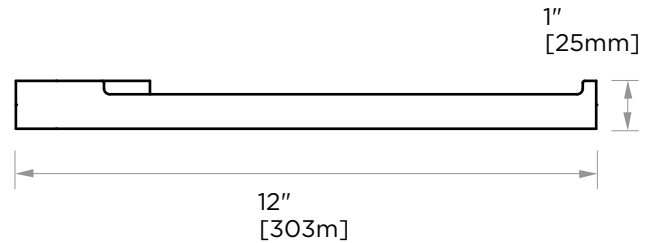

COLOGNE COLLECTION
TOWEL RING
255461

PRODUCT NAME: TOWEL RING

PRODUCT CODE: 255461

MATERIAL: All-brass construction

KEY FEATURES: Contemporary design with strong bold silhouette softened by the rounded corners and curved lines.

NOTE: Dimensions and specifications are subject to change without notice.