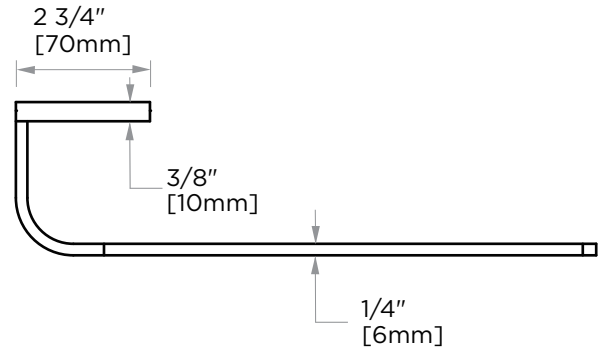

COLOGNE COLLECTION
TOWEL RING
255461

PRODUCT NAME: TOWEL RING

PRODUCT CODE: 255461

MATERIAL: All-brass construction

KEY FEATURES: Contemporary design with strong bold silhouette softened by the rounded corners and curved lines.

NOTE: Dimensions and specifications are subject to change without notice.