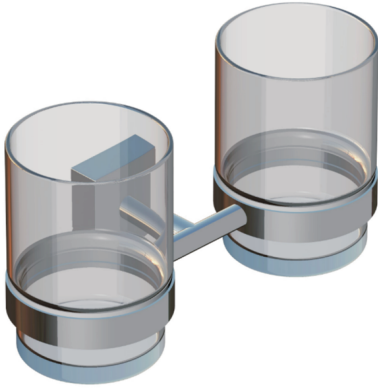

MADRID COLLECTION TUMBLER WITH HOLDER 262662

PRODUCT NAME: TUMBLER WITH HOLDER

PRODUCT CODE: 262662

MATERIAL: All-brass construction

KEY FEATURES: Contemporary design.
Simple and straight forward lines.
Strong linear silhouette.