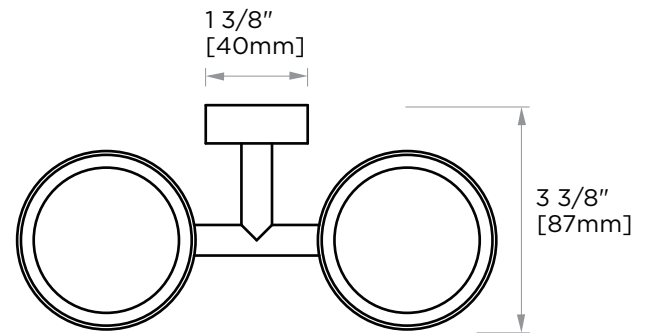

MADRID COLLECTION TUMBLER WITH HOLDER 262662

PRODUCT NAME: TUMBLER WITH HOLDER

PRODUCT CODE: 262662

MATERIAL: All-brass construction

KEY FEATURES: Contemporary design.
Simple and straight forward lines.
Strong linear silhouette.

NOTE: Dimensions and specifications are subject to change without notice.