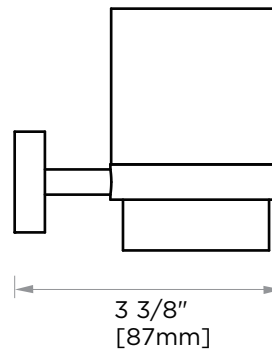

WARRANTY:

Lifetime Limited (Residential Use)
One Year (Commercial Use)

NOTE: Dimensions and specifications are subject to change without notice.