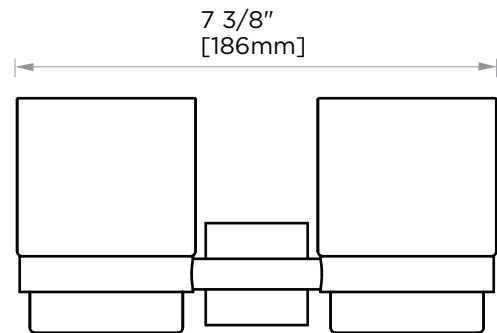

MADRID COLLECTION TUMBLER WITH HOLDER 262662

PRODUCT NAME: TUMBLER WITH HOLDER

PRODUCT CODE: 262662

MATERIAL: All-brass construction

KEY FEATURES: Contemporary design.
Simple and straight forward lines.
Strong linear silhouette.

NOTE: Dimensions and specifications are subject to change without notice.