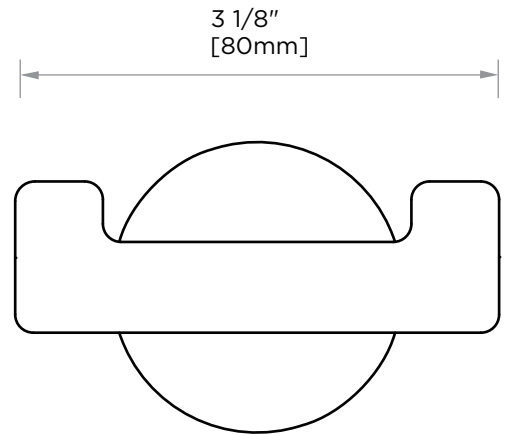

## SIENA COLLECTION DOUBLE ROBE HOOK 368132

**PRODUCT NAME:** DOUBLE ROBE HOOK

**PRODUCT CODE:** 368132

**MATERIAL:** All-brass construction

**KEY FEATURES:** Elegant, strong linear components combined with round rosettes.

NOTE: Dimensions and specifications are subject to change without notice.