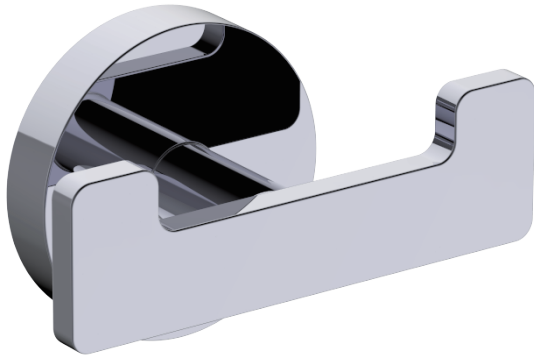

## SIENA COLLECTION DOUBLE ROBE HOOK 368132

**PRODUCT NAME:** DOUBLE ROBE HOOK

**PRODUCT CODE:** 368132

**MATERIAL:** All-brass construction

**KEY FEATURES:** Elegant, strong linear components combined with round rosettes.