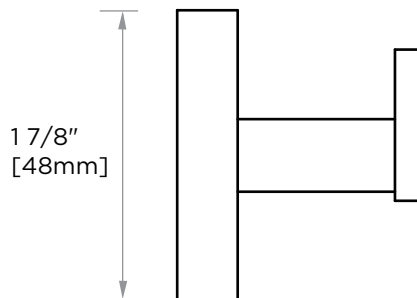

WARRANTY:

Lifetime Limited (Residential Use)
One Year (Commercial Use)

NOTE: Dimensions and specifications are subject to change without notice.