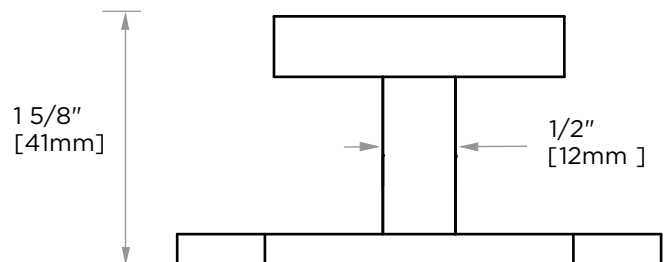

## SIENA COLLECTION DOUBLE ROBE HOOK 368132

**PRODUCT NAME:** DOUBLE ROBE HOOK

**PRODUCT CODE:** 368132

**MATERIAL:** All-brass construction

**KEY FEATURES:** Elegant, strong linear components combined with round rosettes.

NOTE: Dimensions and specifications are subject to change without notice.