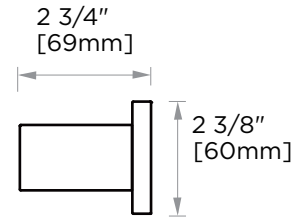

HAMBURG COLLECTION TOWEL BAR 24" 440240

PRODUCT NAME: TOWEL BAR 24"

PRODUCT CODE: 440240

MATERIAL: All-brass construction

KEY FEATURES: Transitional design.
Rectangular bold solid style.

STOCKED FINISHES:

- Polished Chrome (99)
- Brushed Nickel (81)
- Polished Nickel (68)
- Matte Black (48)

SPECIAL FINISHES AVAILABLE: 26 options available.
Please see our website for full list samples

WARRANTY:

Lifetime Limited (Residential Use)
One Year (Commercial Use)

26 3/8"
[670mm]

NOTE: Dimensions and specifications are subject to change without notice.