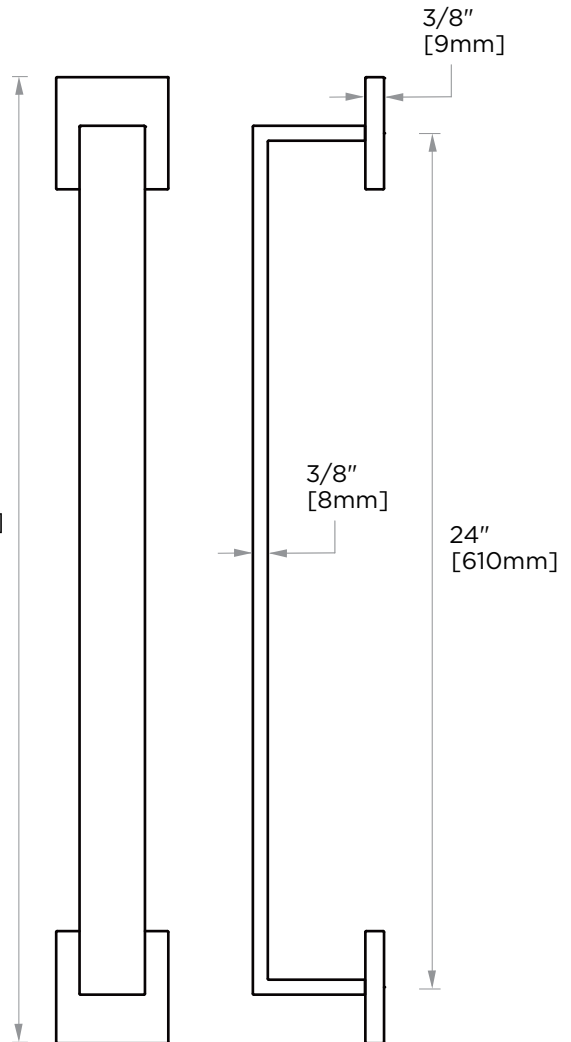

HAMBURG COLLECTION TOWEL BAR 24" 440240

PRODUCT NAME: TOWEL BAR 24"

PRODUCT CODE: 440240

MATERIAL: All-brass construction

KEY FEATURES: Transitional design.
Rectangular bold solid style.

STOCKED FINISHES:

- Polished Chrome (99)
- Brushed Nickel (81)
- Polished Nickel (68)
- Matte Black (48)

SPECIAL FINISHES AVAILABLE: 26 options available.
Please see our website for full list samples

WARRANTY:

Lifetime Limited (Residential Use)
One Year (Commercial Use)

26 3/8"
[670mm]

NOTE: Dimensions and specifications are subject to change without notice.