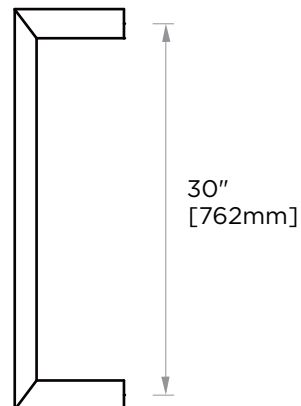

HAMBURG COLLECTION

APPLIANCE PULL 30" 440930

PRODUCT NAME: APPLIANCE PULL 30"

PRODUCT CODE: 440930

MATERIAL: All-brass construction

KEY FEATURES: Transitional design.
Rectangular bold solid style.

STOCKED FINISHES:

NOTE: Dimensions and specifications are subject to change without notice.