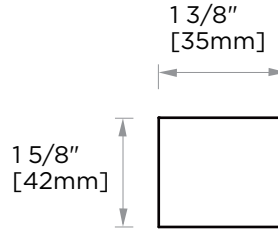

HAMBURG COLLECTION

APPLIANCE PULL 30" 440930

PRODUCT NAME: APPLIANCE PULL 30"

PRODUCT CODE: 440930

MATERIAL: All-brass construction

KEY FEATURES: Transitional design.
Rectangular bold solid style.

STOCKED FINISHES:

NOTE: Dimensions and specifications are subject to change without notice.