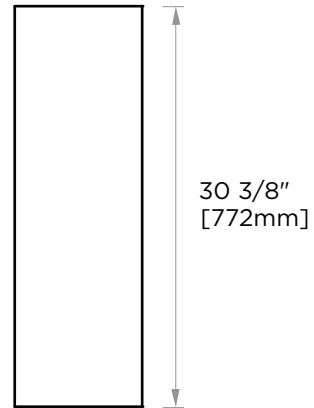

HAMBURG COLLECTION

APPLIANCE PULL 30" 440930

PRODUCT NAME: APPLIANCE PULL 30"

PRODUCT CODE: 440930

MATERIAL: All-brass construction

KEY FEATURES: Transitional design.
Rectangular bold solid style.

STOCKED FINISHES:

NOTE: Dimensions and specifications are subject to change without notice.