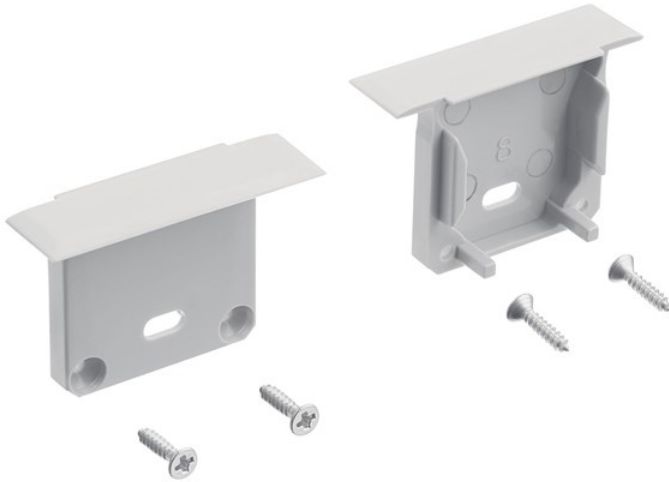

TE Enhanced Series Deep Well RC End Caps Silver

1TEE2DWRCSIL (Silver)

Project Name: _____
Location: _____
Type: _____
Qty: _____
Comments: _____

Certifications/Qualifications

Location Rating: _____
Accessory, Listing Not Required: _____
www.kichler.com/warranty

Mounting/Installation

Interior/Exterior: _____ Interior: _____

Product/Ordering Information

SKU: 1TEE2DWRCSIL
Finish: Silver
Style: Other
UPC: 783927559096

Specifications

Material: PLASTIC

Additional Finishes