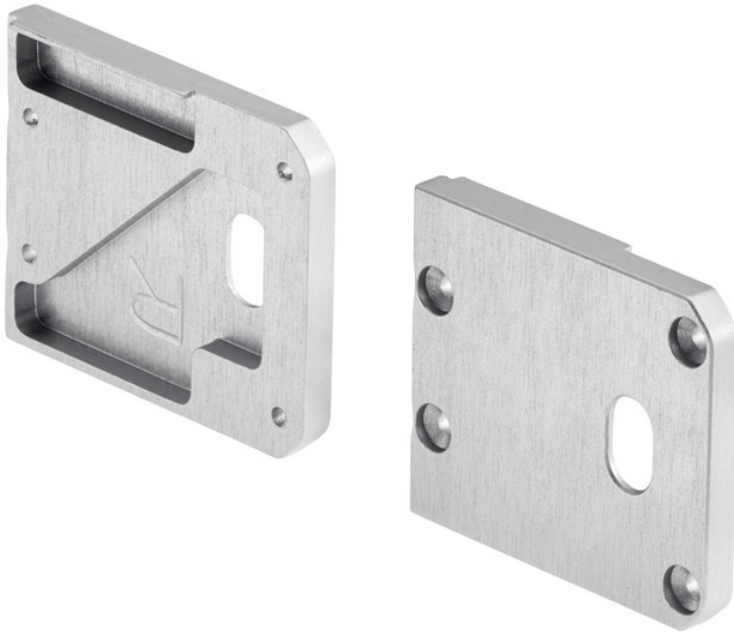

ILS TE STANDARD COLLECTION

Tape Extr. End Cap 1pr.

1TEE2S1SFSSIL (Silver)

Project Name: _____
Location: _____
Type: _____
Qty: _____
Comments: _____

Certifications/Qualifications

| | |
|--|---------------------------------|
| Location Rating | Accessory, Listing Not Required |
| www.kichler.com/warranty | |

Dimensions

| | |
|--------|----------|
| Weight | 0.04 LBS |
| Height | 1.50" |
| Length | 1.50" |
| Width | 0.25" |

Mounting/Installation

| | |
|-------------------|----------|
| Interior/Exterior | Interior |
|-------------------|----------|

Product/Ordering Information

| | |
|--------|---------------|
| SKU | 1TEE2S1SFSSIL |
| Finish | Silver |
| UPC | 783927559133 |

Specifications

| | |
|----------|----------|
| Material | ALUMINUM |
|----------|----------|