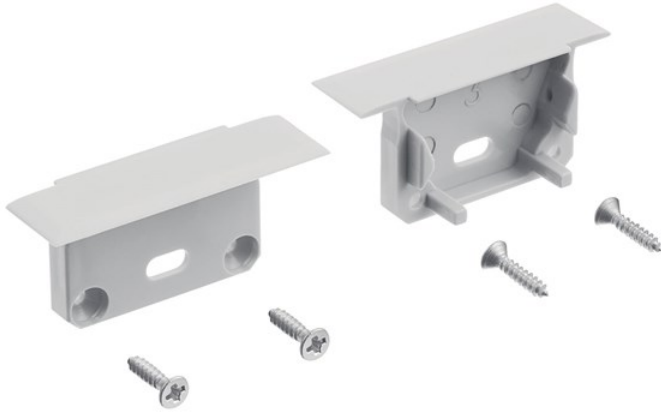

TE Enhanced Series Standard Depth RC End Caps Silver

1TEE2STRCSSIL (Silver)

Project Name: _____
Location: _____
Type: _____
Qty: _____
Comments: _____

Certifications/Qualifications

Location Rating	Accessory, Listing Not Required
www.kichler.com/warranty	

Mounting/Installation

Interior/Exterior	Interior
-------------------	----------

Product/Ordering Information

SKU	1TEE2STRCSSIL
Finish	Silver
Style	Other
UPC	783927559157

Specifications

Material	PLASTIC
----------	---------