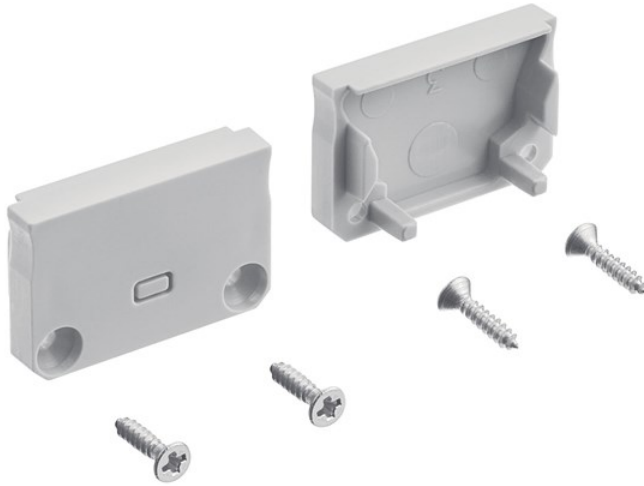

TE Enhanced Series Standard Depth SF End Caps Silver

1TEE2STSFSSIL (Silver)

Project Name: _____
Location: _____
Type: _____
Qty: _____
Comments: _____

Certifications/Qualifications

Location Rating: _____
Accessory, Listing Not Required
www.kichler.com/warranty

Mounting/Installation

Interior/Exterior: _____ Interior

Product/Ordering Information

SKU: 1TEE2STSFSSIL
Finish: Silver
Style: Other
UPC: 783927559164

Specifications

Material: PLASTIC

Additional Finishes

 Silver