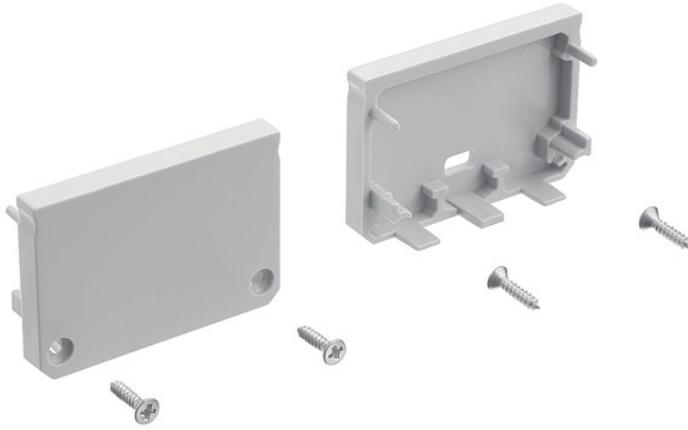

# TE Enhanced Series Deep Well Wide SF End Caps Silver

1TEE3DWSFSSIL (Silver)

Project Name: \_\_\_\_\_  
Location: \_\_\_\_\_  
Type: \_\_\_\_\_  
Qty: \_\_\_\_\_  
Comments: \_\_\_\_\_