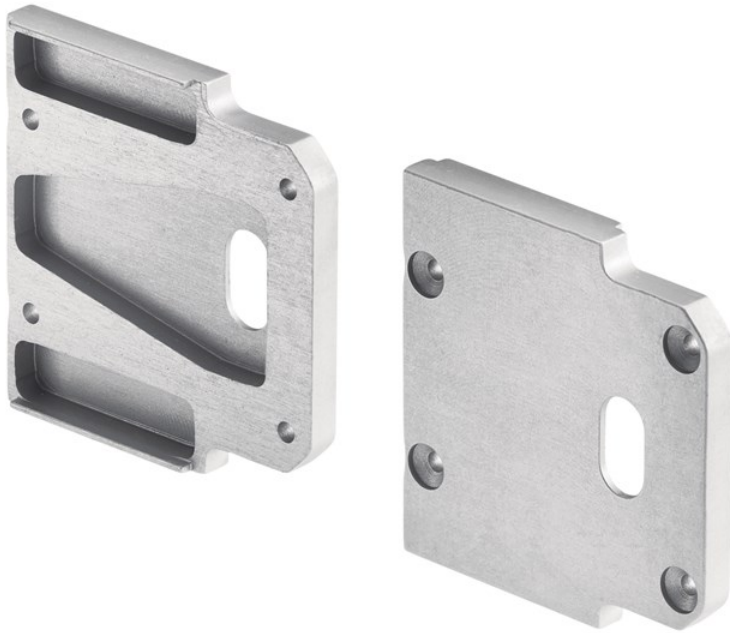

ILS TE PRO COLLECTION

TE Pro Series Double-Sided Sconce Channel End Cap

1TEE4S2SFSSIL (Silver)

Project Name: _____
Location: _____
Type: _____
Qty: _____
Comments: _____

Certifications/Qualifications

Location Rating: _____
Accessory, Listing Not Required
www.kichler.com/warranty

Dimensions

Weight: 0.04 LBS
Height: 1.75"
Length: 1.50"
Width: 0.25"

Mounting/Installation

Interior/Exterior: Interior

Product/Ordering Information

SKU: 1TEE4S2SFSSIL
Finish: Silver
UPC: 783927559225

Specifications

Material: ALUMINUM

Additional Finishes

Silver

Kichler

7711 East Pleasant Valley Road Cleveland, Ohio 44131-8010
Toll free: 866.558.5706 or kichler.com

Notes:

- 1) Information provided is subject to change without notice. All values are design or typical values when measured under laboratory conditions.
- 2) Incandescent Equivalent: The incandescent equivalent as presented is an approximate number and is for reference only.