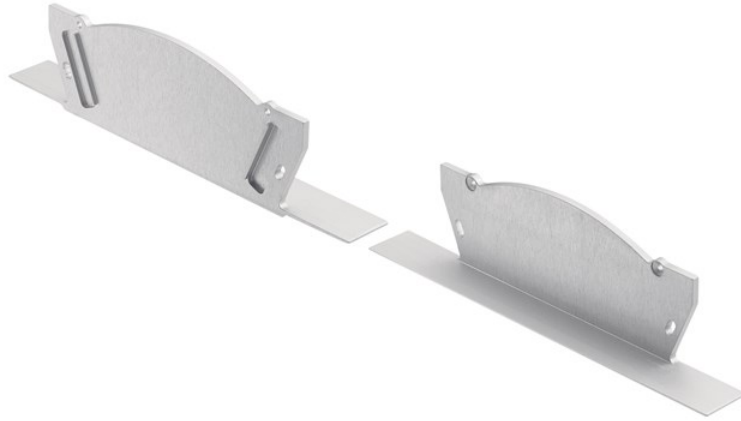

ILS TE PRO COLLECTION

TE Pro Series Arches Center-in-Ceiling Channel End Caps

1TEE4W3RCSSIL (Silver)

Project Name: _____
Location: _____
Type: _____
Qty: _____
Comments: _____

Certifications/Qualifications

Location Rating: _____
Accessory, Listing Not Required
www.kichler.com/warranty

Dimensions

Weight: 0.17 LBS
Height: 1.75"
Length: 6.00"
Width: 0.75"

Mounting/Installation

Interior/Exterior: Interior

Product/Ordering Information

SKU: 1TEE4W3RCSSIL
Finish: Silver
UPC: 783927559249

Specifications

Material: ALUMINUM

Additional Finishes

 Silver

Kichler

7711 East Pleasant Valley Road Cleveland, Ohio 44131-8010
Toll free: 866.558.5706 or kichler.com