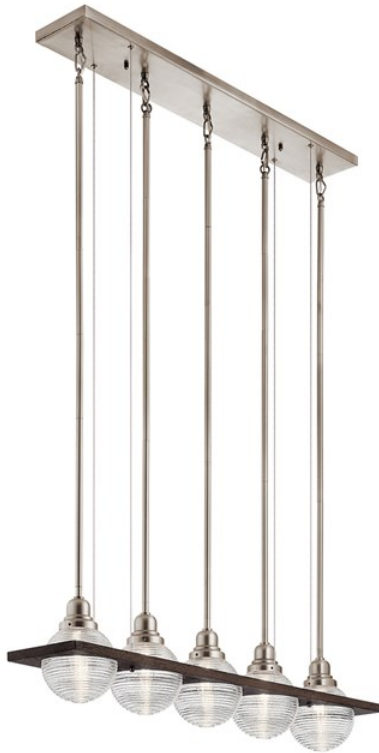

POTOMI COLLECTION

Potomi™ 5 Light Linear Chandelier Classic Pewter

44372CLP (Classic Pewter)

Project Name: _____
Location: _____
Type: _____
Qty: _____
Comments: _____

Certifications/Qualifications

Location Rating	Dry
	www.kichler.com/warranty

Dimensions

Base Backplate	31.75 X 5.00
Chain/Stem Length	36"
Weight	18.00 LBS
Height	8.25"
Length	36.00"
Overall Height	46.00"
Width	7.00"

Mounting/Installation

Interior/Exterior	Interior
Mounting Weight	10.50 LBS
Slope Ceiling Kit Included	Yes

Primary Lamping

Lamp Included	Not Included
Lamp Type	A19
Light Source	Incandescent
Max or Nominal Watt	75W
# of Bulbs/LED Modules	5
Max Wattage/Range	75W
Socket Type	Medium
Socket Wire	105

Product/Ordering Information

SKU	44372CLP
Finish	Pewter
Style	Lodge / Country
UPC	783927560146

Specifications

Diffuser Description	Clear Horizontal
Material	STEEL

Additional Finishes

 Classic Pewter

Kichler

7711 East Pleasant Valley Road Cleveland, Ohio 44131-8010
Toll free: 866.558.5706 or kichler.com