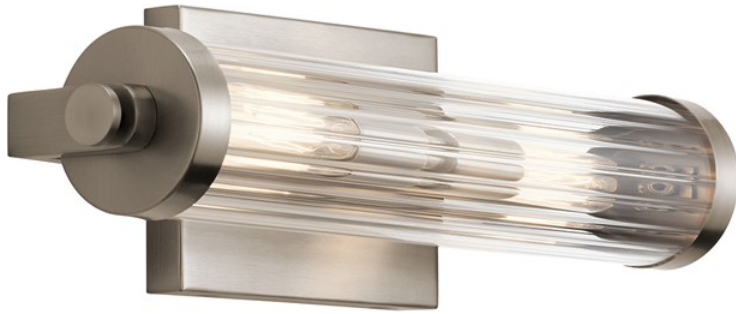

# Azores 2 Light Wall Sconce Classic Pewter

45648CLP (Classic Pewter)

Project Name: \_\_\_\_\_  
 Location: \_\_\_\_\_  
 Type: \_\_\_\_\_  
 Qty: \_\_\_\_\_  
 Comments: \_\_\_\_\_

## Dimensions

Base Backplate	6.75 X 4.50
Extension	4.25"
Weight	2.90 LBS
Height from center of Wall opening (Spec Sheet)	2.25"
Height	4.50"
Width	16.00"

## Mounting/Installation

Interior/Exterior	Interior
Mounting Style	Wall Mount
Mounting Weight	2.30 LBS

## Specifications

Diffuser Description	Fluted Clear
Material	STEEL