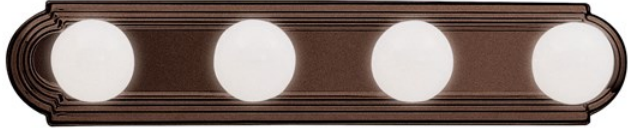

# 24" 4 Light Vanity Light Tannery Bronze™

5017TZ (Tannery Bronze)

Project Name: \_\_\_\_\_  
Location: \_\_\_\_\_  
Type: \_\_\_\_\_  
Qty: \_\_\_\_\_  
Comments: \_\_\_\_\_

## Dimensions

Base Backplate	5.00 X 24.00
Extension	5.50"
Height from center of Wall opening (Spec Sheet)	2.25"
Height	4.75"
Width	24.00"