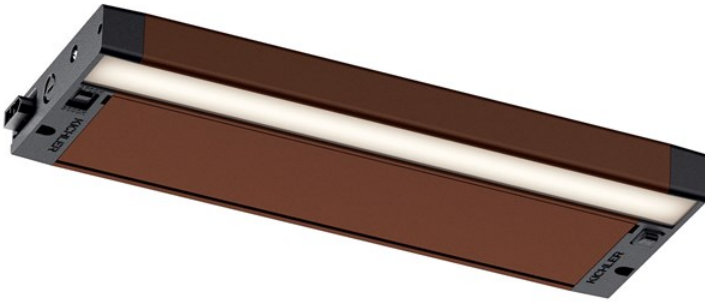

6U 12" 2700K/3000K LED Cabinet Light Textured Bronze

6UCSK12BZT (Bronze Textured)

Project Name: _____
 Location: _____
 Type: _____
 Qty: _____
 Comments: _____

Certifications/Qualifications

Location Rating	Dry
Title 24 Compliant	Yes
www.kichler.com/warranty	

Dimensions

Weight	1.20 LBS
Height	1.00"
Length	12.00"
Width	4.25"

Electrical

Input Voltage	Single(120)V
---------------	--------------

Mounting/Installation

Interior/Exterior	Interior
Modular	Yes
Wire Connectors	Wire Nuts

Photometrics

Color Rendering Index	93
Delivered Efficacy (Lumens/Watt)	53
Delivered Lumens	400
Kelvin Temperature	2700K

Primary Lamping

Dimmable	Yes
Expected Life Span	40000
Lamp Included	Integrated
Light Source	LED

Product/Ordering Information

SKU	6UCSK12BZT
Finish	Bronze
Style	Other
UPC	783927525640

Specifications

Material	ALUMINUM
----------	----------

Additional Finishes

-  Bronze Textured
-  Nickel Textured
-  Textured White