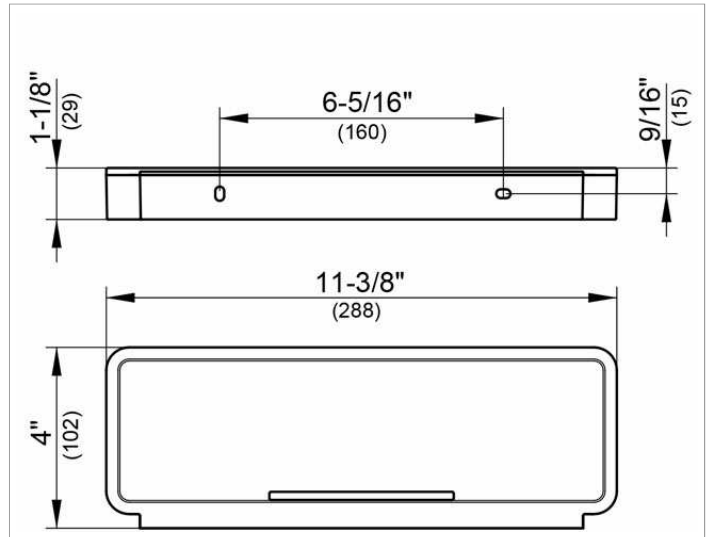

Plan
14958010037 Shower basket

PRODUCT

DRAWING

PRODUCT ATTRIBUTES

two parts: metal bracket and detachable synthetic insert, soap resistant, shatterproof, UV-protected

SURFACE

polished chrome/dark grey (RAL 7021)