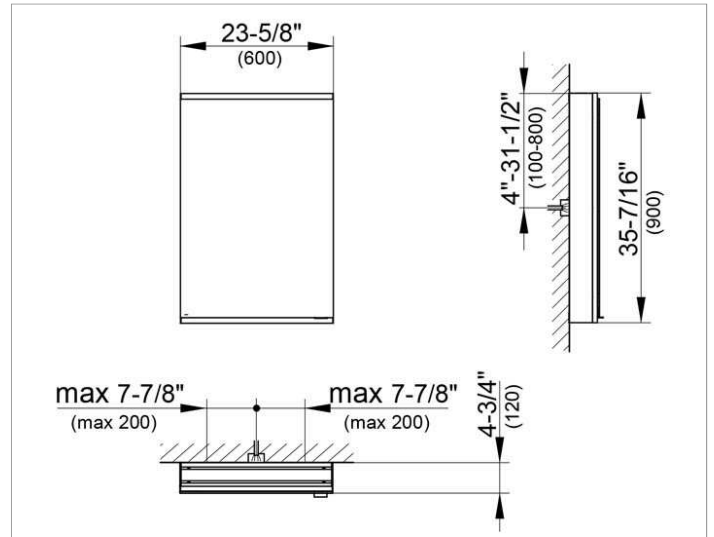

Royal Modular 2.0
800011061005000 Mirror cabinet

PRODUCT

DRAWING

EEK: A++, A+, A ,

SURFACE

silver anodized

DIMENSION

23,62 x 35,43 x 4,72 "