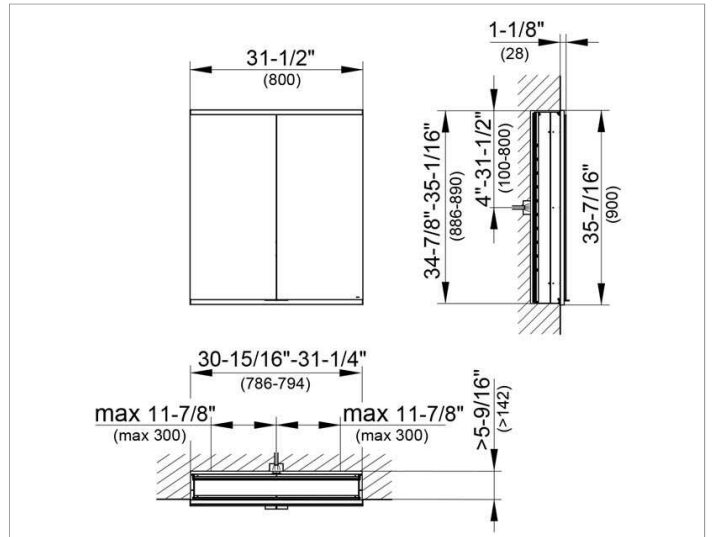

Royal Modular 2.0
800200081105000 Mirror cabinet

PRODUCT

DRAWING

SURFACE

silver anodized

DIMENSION

31,5 x 35,43 x 6,3 "

Warranty: KEUCO products are covered by a 5-year manufacturer's warranty, in effect from the date of purchase. During this time, proven product defects will be remedied free of charge. Warranty claims must be filed in writing, including a detailed description of the defect immediately after a defect has occurred. For a copy of our detailed product warranty policy, please contact us at office-usa@keuco.com.