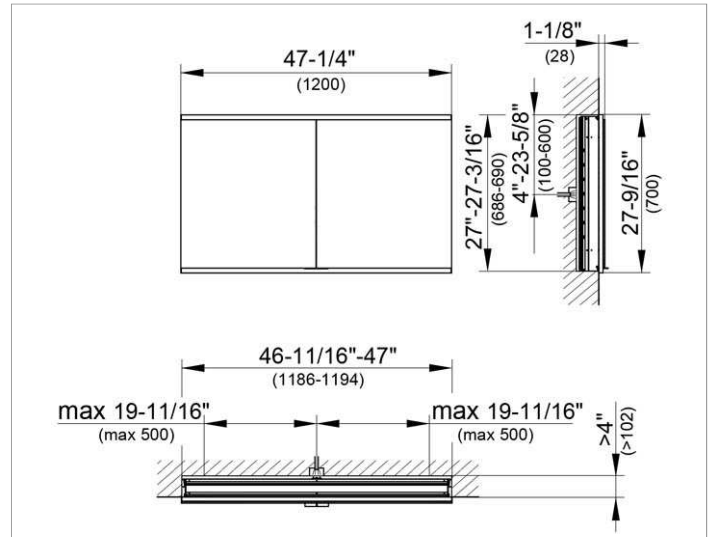

Royal Modular 2.0
800210120005300 Mirror cabinet

PRODUCT

DRAWING

EEK: A++, A+, A ,

SURFACE

silver anodized

DIMENSION

47,24 x 27,56 x 4,72 "