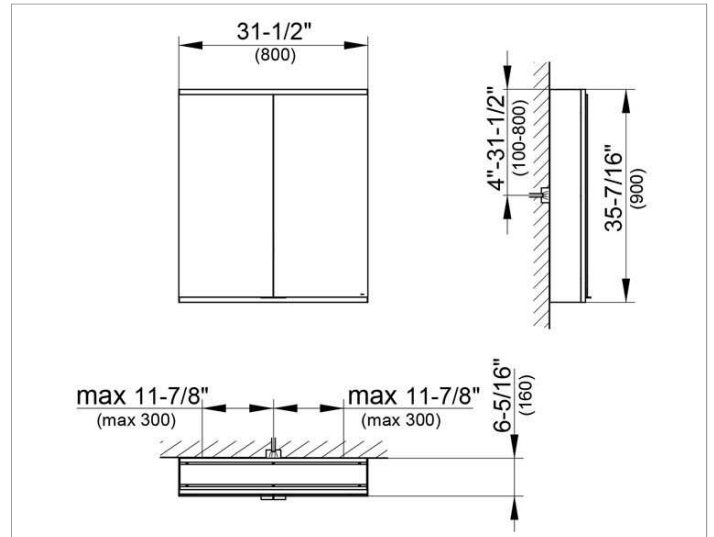

Royal Modular 2.0
800211081105300 Mirror cabinet

PRODUCT

DRAWING

EEK: A++, A+, A,

SURFACE

silver anodized

DIMENSION

31,5 x 35,43 x 6,3 "