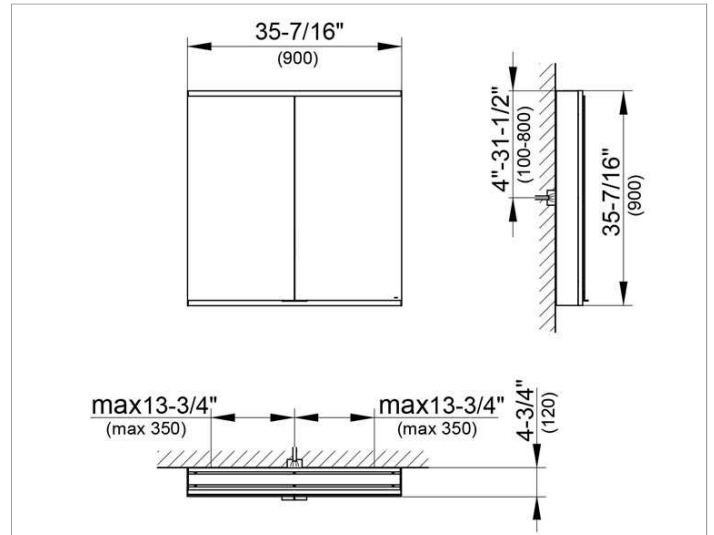

Royal Modular 2.0
800211091005200 Mirror cabinet

PRODUCT

DRAWING

EEK: A++, A+, A,

SURFACE

silver anodized

DIMENSION

35,43 x 35,43 x 4,72 "