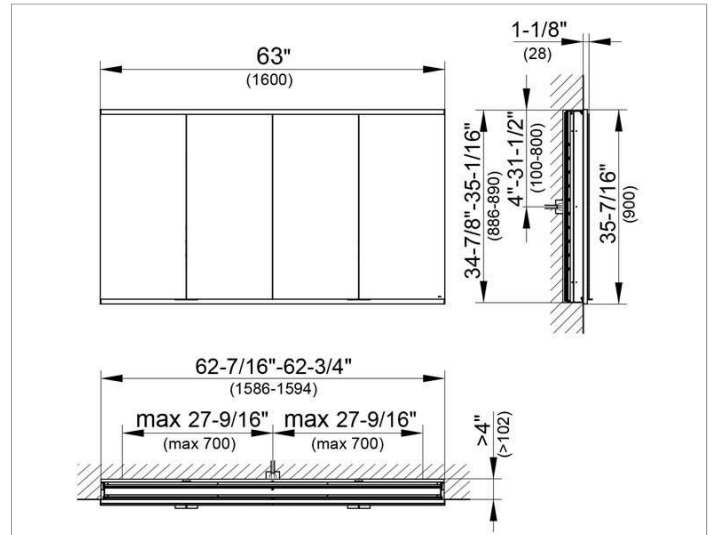

Royal Modular 2.0
800400161005400 Mirror cabinet

PRODUCT

DRAWING

SURFACE

silver anodized

DIMENSION

62,99 x 35,43 x 4,72 "

Warranty: KEUCO products are covered by a 5-year manufacturer's warranty, in effect from the date of purchase. During this time, proven product defects will be remedied free of charge. Warranty claims must be filed in writing, including a detailed description of the defect immediately after a defect has occurred. For a copy of our detailed product warranty policy, please contact us at office-usa@keuco.com.