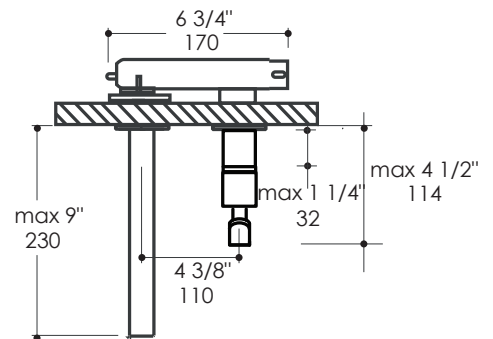

Recommended Items:

- Replacement parts:
  - R13012 replacement ceramic disc cartridge
- European drain with overflow
  - 7100-16OF click-clack drain
  - 7100-13OF stationary drain

LACAVA reserves the right to revise any dimension or information on this sheet without notice. Dimensions are nominal and may vary within an industry accepted tolerance of 1/4". Drawings provided herein are meant to give the user an idea of the product and are not made to scale. Location of plumbing is meant for reference, your specific application may vary.

Revised: 3/26/2020