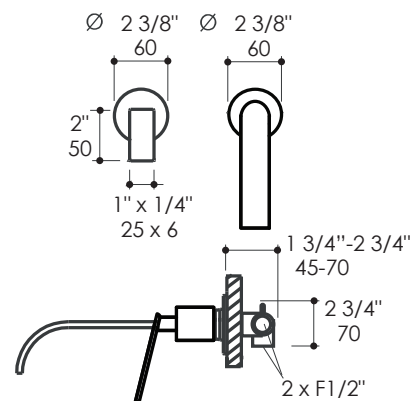

Recommended Items:

- Replacement parts:
  - R13012 replacement ceramic disc cartridge
- European drain with overflow
  - 7100-16OF click-clack drain
  - 7100-13OF stationary drain

LACAVA reserves the right to revise any dimension or information on this sheet without notice. Dimensions are nominal and may vary within an industry accepted tolerance of 1/4". Drawings provided herein are meant to give the user an idea of the product and are not made to scale. Location of plumbing is meant for reference, your specific application may vary.

Revised: 3/26/2020