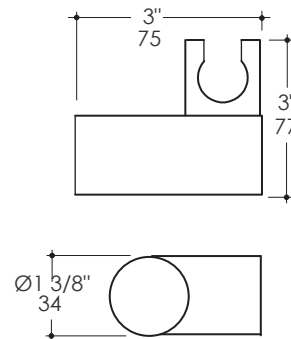

ARCH/Cigno Shower Hook Item #1562

Features:

- Tilting hook for hand-held shower head
- Brass construction
- Shower head and intake sold separately

Recommended Accessories:

- Item #1560: Hand-held shower head with 59" flexible hose
- Item #1573A: Water intake

Finish Options:

- CR - Polished Chrome
- NI - Brushed Nickel

Product Specifications:

Notes:

Drawings provided herein are meant to give the user an idea of the product and are not made to scale. The size in inches is rounded up to the nearest 1/16".