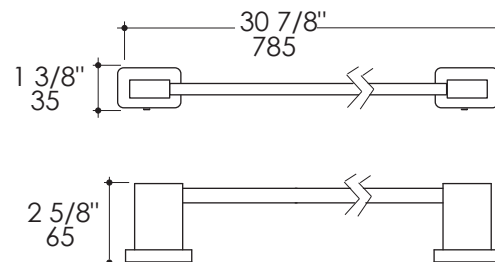

### Features:

- Wall-mount towel bar
- Includes mounting hardware
- Plated brass construction

### Notes:

Drawings provided herein are meant to give the user an idea of the product and are not made to scale. The size in inches is rounded up to the nearest 1/16".

LACAVA is committed to the highest level of customer service. Please feel free to contact us at 1-888-522-2823 (toll free) or by email at [info@lacava.com](mailto:info@lacava.com) for technical assistance or any general inquiries.