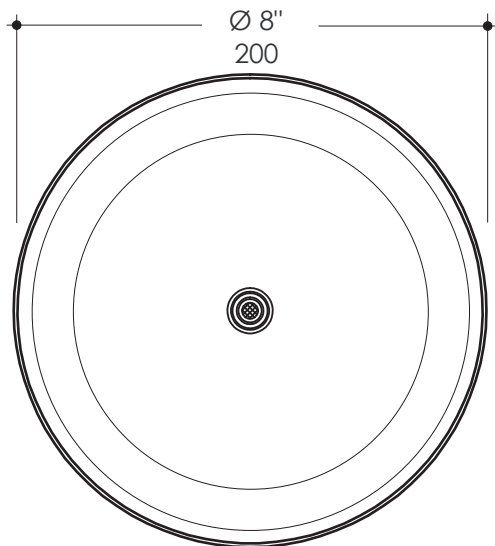

ELEGANZA Shower Head Item #1885

Features:

- Tilting round rain shower head
- Stainless steel construction with 90 rubber nozzles
- Ceiling-mount or wall-mount installation
- Arm and flange sold separately
- Flow regulator 2.5 GPM
- Recommended max. water pressure 43.5 PSI

Product Specifications:

Notes:

Drawings provided herein are meant to give the user an idea of the product and are not made to scale. The size in inches is rounded up to the nearest 1/16".
Plumbing specifications are only a guideline and may need to be altered based on the application.
Product specifications are not binding to the manufacturer and can be changed without notice at any time. Please refer to your shipment for product final sizes.