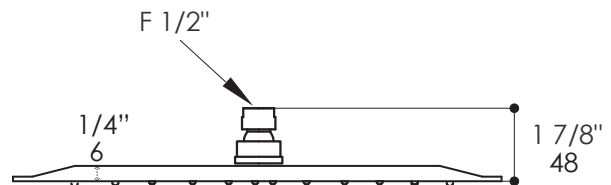

ELEGANZA Shower Head Item #1885

Features:

- Tilting round rain shower head
- Stainless steel construction with 90 rubber nozzles
- Ceiling-mount or wall-mount installation
- Arm and flange sold separately
- Flow regulator 2.5 GPM
- Recommended max. water pressure 43.5 PSI

Product Specifications:

Notes:

Drawings provided herein are meant to give the user an idea of the product and are not made to scale. The size in inches is rounded up to the nearest 1/16".
Plumbing specifications are only a guideline and may need to be altered based on the application.
Product specifications are not binding to the manufacturer and can be changed without notice at any time. Please refer to your shipment for product final sizes.