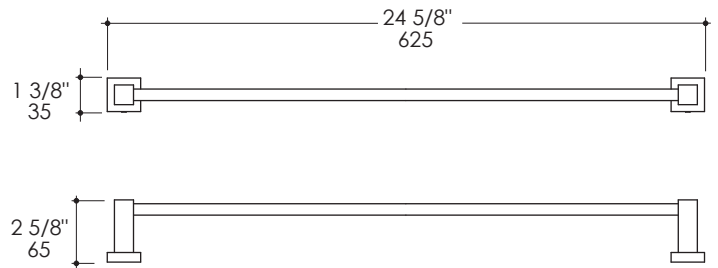

Kubista Towel Bar Item #4902

Features:

- Wall-mount towel bar
- Brass construction
- Includes mounting hardware

Finish Options:

- CR - Polished Chrome
- NI - Brushed Nickel

Product Specifications:

Notes:

Drawings provided herein are meant to give the user an idea of the product and are not made to scale. The size in inches is rounded up to the nearest 1/16".