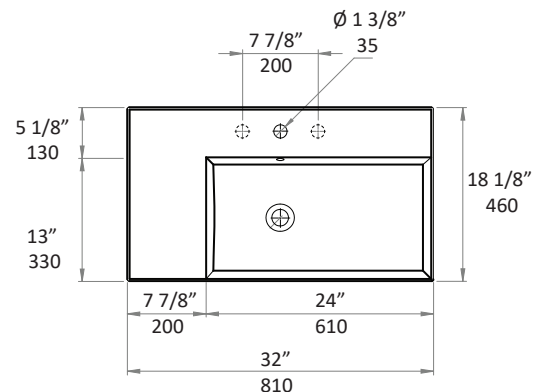

Specifications:

Installation:	wall mount or vanity top
Exterior Dimensions:	32" x 18 1/8" x 5 7/8"
Material:	porcelain
Weight:	48.5 lbs
Overflow:	yes
Finishes:	001 - white
Faucet Holes:	00 - no hole 01 - one centered hole 02 - two hole - center and right, 4" spread 03 - three hole, 8" spread
Faucet Hole Size:	Ø 1 3/8"
Drain Hole Size:	Ø 1 3/4"

Features:

- European sized drain
- Wall mounting hardware included
- Unfinished back wall
- 5242L - sink on the left
- 5242R - sink on the right

Codes + Standards:

- Meets and exceeds applicable national codes and standards

LACAVA reserves the right to revise any dimension or information on this sheet without notice. Dimensions are nominal and may vary within an industry accepted tolerance of 1/4". Drawings provided herein are meant to give the user an idea of the product and are not made to scale. Location of plumbing is meant for reference, your specific application may vary. Revised: 1/4/2019