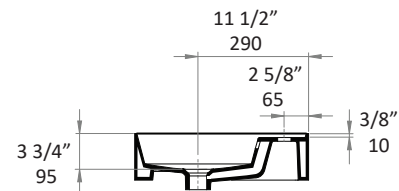

Specifications:

Installation:	wall mount or vanity top
Exterior Dimensions:	32" x 18 1/8" x 5 7/8"
Material:	porcelain
Weight:	48.5 lbs
Overflow:	yes
Finishes:	001 - white
Faucet Holes:	00 - no hole 01 - one centered hole 02 - two hole - center and right, 4" spread 03 - three hole, 8" spread
Faucet Hole Size:	Ø 1 3/8"
Drain Hole Size:	Ø 1 3/4"

Features:

- European sized drain
- Wall mounting hardware included
- Unfinished back wall
- 5242L - sink on the left
- 5242R - sink on the right

Codes + Standards:

- Meets and exceeds applicable national codes and standards

LACAVA reserves the right to revise any dimension or information on this sheet without notice. Dimensions are nominal and may vary within an industry accepted tolerance of 1/4". Drawings provided herein are meant to give the user an idea of the product and are not made to scale. Location of plumbing is meant for reference, your specific application may vary. Revised: 1/4/2019