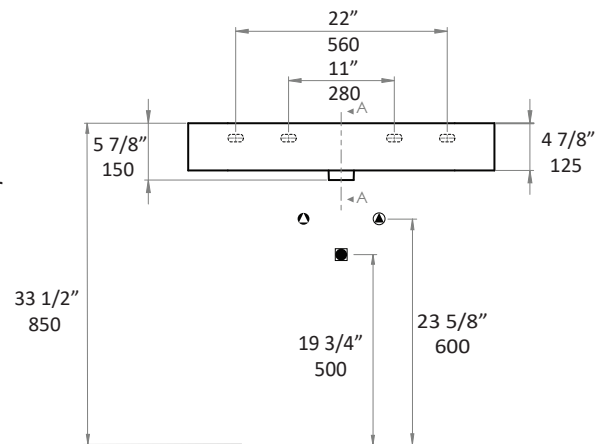

Specifications:

Installation:	wall mount or vanity top
Exterior Dimensions:	32" x 18 1/8" x 5 7/8"
Material:	porcelain
Weight:	48.5 lbs
Overflow:	yes
Finishes:	001 - white
Faucet Holes:	00 - no hole 01 - one centered hole 02 - two hole - center and right, 4" spread 03 - three hole, 8" spread
Faucet Hole Size:	Ø 1 3/8"
Drain Hole Size:	Ø 1 3/4"

Features:

- European sized drain
- Wall mounting hardware included
- Unfinished back wall
- 5242L - sink on the left
- 5242R - sink on the right

Codes + Standards:

- Meets and exceeds applicable national codes and standards

LACAVA reserves the right to revise any dimension or information on this sheet without notice. Dimensions are nominal and may vary within an industry accepted tolerance of 1/4". Drawings provided herein are meant to give the user an idea of the product and are not made to scale. Location of plumbing is meant for reference, your specific application may vary. Revised: 1/4/2019