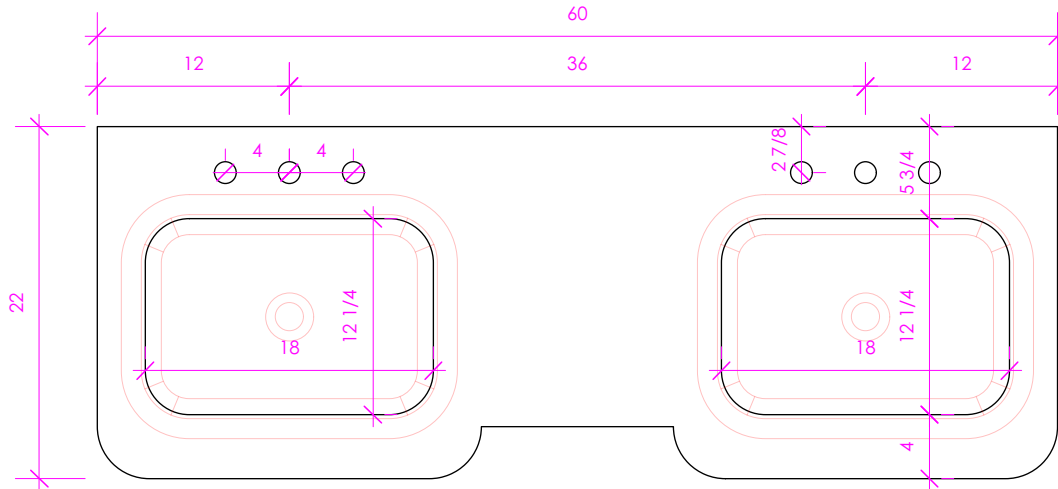

LACAVA

ELEGANZA

ELE-60T

FEATURES:

- EASED EDGES
- USED WITH H270 SINKS (SOLD SEPARATELY)
- PROUDLY HANDMADE IN THE USA

FINISHES:

WOOD:

STANDARD: