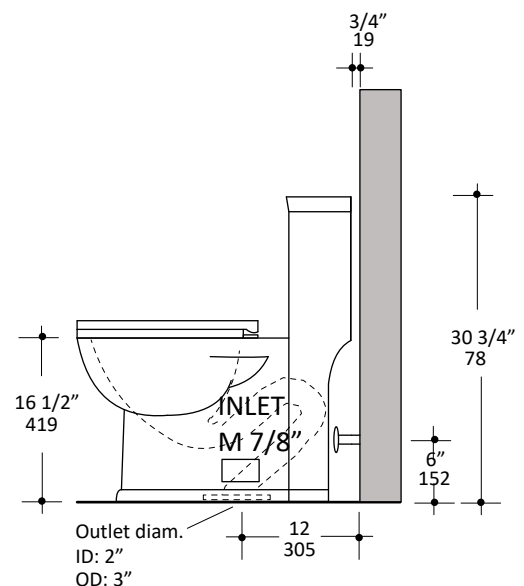

Specifications:

Installation:	Freestanding
Dimensions:	14 3/8" w x 28 5/8" d x 30 3/4" h
Material:	Porcelain
Flush System:	Dual flush
Waste Outlet:	Floor
Bowl Shape:	Oval
Trap Diameter:	1 7/8" ID, 3" OD
Water Use:	1.6 gpf and 0.8 gpf
Weight:	112 lbs
Finishes:	001 - White

Features:

- ULTRAGLOSS finish for easy-cleaning, stain and odor resistant
- Includes mounting hardware
- Installs on a standard toilet flange with 6" bolt distance
- Soft-closing seat cover and tank are included
- Porcelain elongated one-piece toilet
- Glazed internal trapway
- MaP performance (Miso Rating): 1000g miso

Codes + Standards:

- Meets and exceeds applicable national codes and standards
- CAL-Green compliant

compliant when installed to specific requirements of this regulation

Recommended Items:

- GL58CW: Replacement seat cover
- GL58-FV: Replacement flush/fill valve and button kit

LACAVA reserves the right to revise any dimension or information on this sheet without notice. Dimensions are nominal and may vary within an industry accepted tolerance of 1/4". Drawings provided herein are meant to give the user an idea of the product and are not made to scale. Location of plumbing is meant for reference, your specific application may vary.