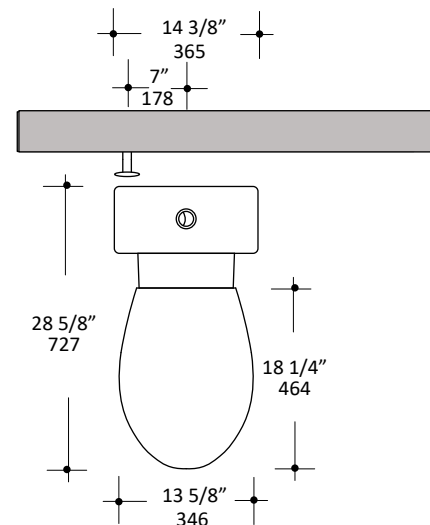

Specifications:

Installation:	Freestanding
Dimensions:	14 3/8" w x 28 5/8" d x 30 3/4" h
Material:	Porcelain
Flush System:	Dual flush
Waste Outlet:	Floor
Bowl Shape:	Oval
Trap Diameter:	1 7/8" ID, 3" OD
Water Use:	1.6 gpf and 0.8 gpf
Weight:	112 lbs
Finishes:	001 - White

LACAVA reserves the right to revise any dimension or information on this sheet without notice. Dimensions are nominal and may vary within an industry accepted tolerance of 1/4". Drawings provided herein are meant to give the user an idea of the product and are not made to scale. Location of plumbing is meant for reference, your specific application may vary.