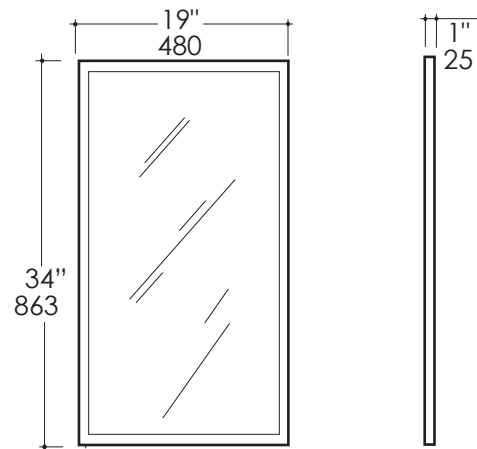

Luce Mirror Item #M012

Features:

- Wall-mount beveled mirror with polished chrome side edges
- Mounting brackets included
- Customizable (please request a quote)
- Handmade in USA

Finish Options:

CR - Polished Chrome

Product Specifications:

Notes:

Drawings provided herein are meant to give the user an idea of the product and are not made to scale. The size in inches is rounded up to the nearest 1/16". Slight variances can often occur with porcelain and woodwork. Therefore, LACAVA will not be held responsible for any cutouts, countertops, or furniture made without the actual product or template from LACAVA. Differences in color, grain, appearance and texture are inherent in all natural woodwork, and should be expected. Variances in these qualities are not deemed manufacturing defects, and will not be accepted as valid reasons to return or exchange any LACAVA woodwork. Plumbing specifications are only a guideline and may need to be altered based on the application.