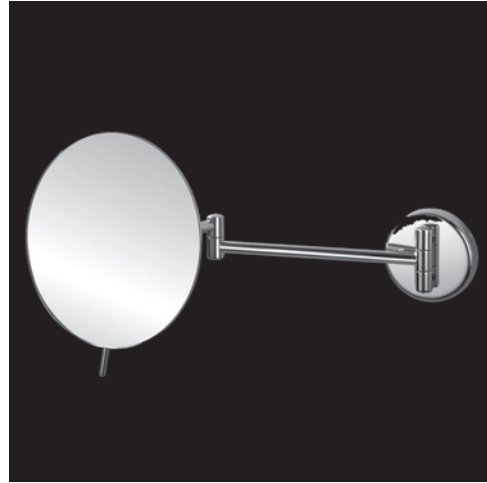

Mega Magnifying Mirror Item #SP7506

Features:

- Wall-mount adjustable magnifying mirror with dual arm and flange
- 3x magnification
- Includes mounting hardware

Finish Options:

CR - Polished Chrome

Product Specifications: