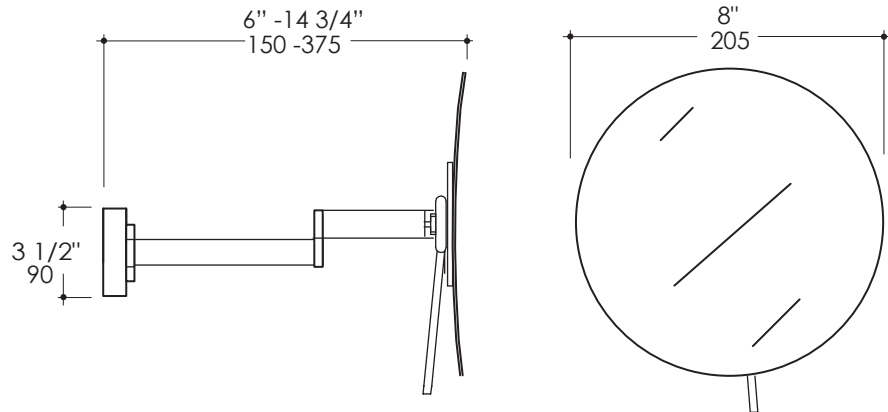

Mega Magnifying Mirror Item #SP7506

Features:

- Wall-mount adjustable magnifying mirror with dual arm and flange
- 3x magnification
- Includes mounting hardware

Finish Options:

CR - Polished Chrome

Product Specifications:

Notes:

Drawings provided herein are meant to give the user an idea of the product and are not made to scale. The size in inches is rounded up to the nearest 1/16".

LACAVA is committed to the highest level of customer service. Please feel free to contact us at 1-888-522-2823 (toll free) or by email at info@lacava.com for technical assistance or any general inquiries.