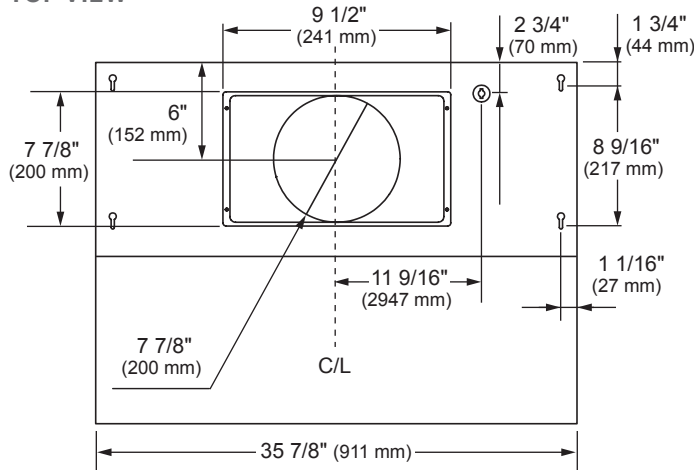

SKSPH3602S

36" PRO-STYLE WALL HOOD

Dimensions and Weight

Overall Width (inches)	35 7/8"
Overall Height (inches)	18"
Overall Depth (inches)	24"
Net Weight (approx.)	59.7 lbs
Shipping Weight (approx.)	79 lbs

Optional Accessories

12" Duct Cover	SKSDC360S

Warranty Summary*

Full Warranty, Parts & Labor	2 Years
Additional 1 Year When Product Registration is Completed Online with Owner Opt-in for Wi-Fi Monitoring	Yes

OVERALL PRODUCT DIMENSIONS

TOP VIEW