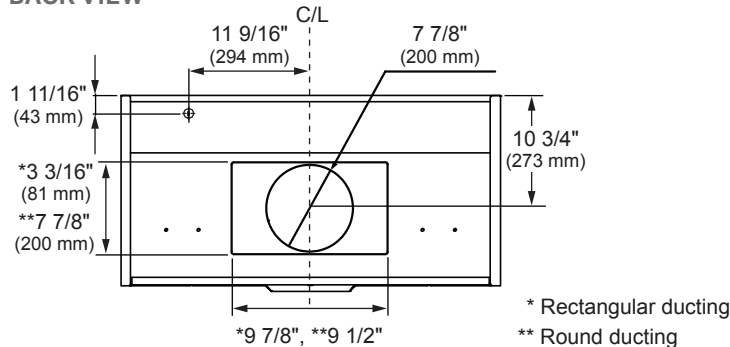

BACK VIEW

*These warranties give you specific legal rights and you may have other rights that vary from state to state. For complete warranty details, refer to your Use & Care manual.