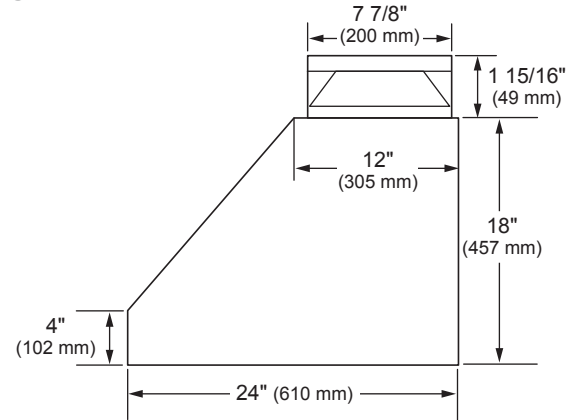

SKSPH3602S

36" PRO-STYLE WALL HOOD

Dimensions and Weight

Overall Width (inches)	35 7/8"
Overall Height (inches)	18"
Overall Depth (inches)	24"
Net Weight (approx.)	59.7 lbs
Shipping Weight (approx.)	79 lbs

Optional Accessories

12" Duct Cover	SKSDC360S

Warranty Summary*

Full Warranty, Parts & Labor	2 Years
Additional 1 Year When Product Registration is Completed Online with Owner Opt-in for Wi-Fi Monitoring	Yes

OVERALL PRODUCT DIMENSIONS

TOP VIEW

SIDE VIEW

BACK VIEW

*These warranties give you specific legal rights and you may have other rights that vary from state to state. For complete warranty details, refer to your Use & Care manual.