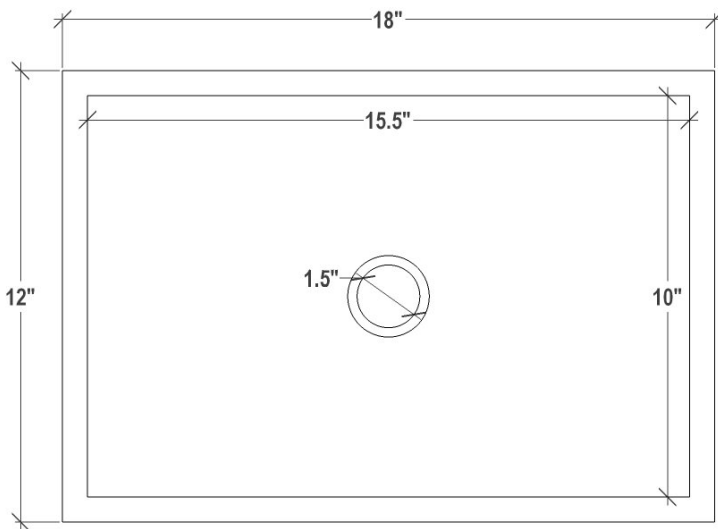

STRIPE FINISHES

BRS	Brass
GLD	Gold
SLV	Silver
COP	Copper

AVAILABLE DRAINS

D004	Grid Strainer
D005	Lift and Turn
D006	Pop-Up with Horizontal Lift Rod
D011 – D017	Decorative Grid Strainer

INSTALLATION

Use 100% silicone to adhere sink to countertop. Clean any excess silicone from sink surface. Clips are not included but may be provided by countertop fabricator. Conversion Kit for drain installation is included with each sink.

DIMENSIONS WILL VARY

DO NOT use this sheet as a guide for countertop cuts. Due to the handmade nature of each product, templates are not provided.