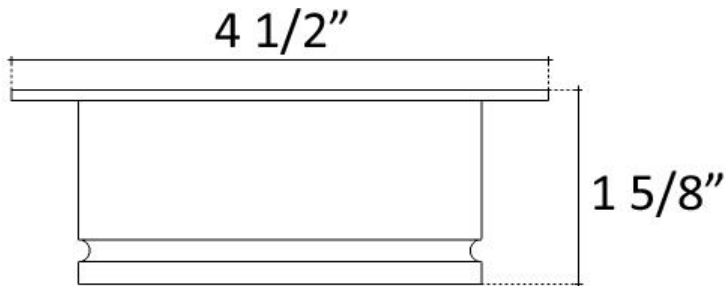

INSTALLATION

We recommend consulting a professional if you are unfamiliar with installing bathroom fixtures and plumbing. Linkasink accepts no liability for any damage to the floor, walls, plumbing, or personal injury during installation.

CARE

Use mild soap and water for everyday cleaning. Avoid any harsh abrasives, chemicals, and acidic cleaning products. A soft toothbrush may be used for more thorough cleaning, but be careful not to damage the plated finish. A paste wax may be applied periodically to protect the finish and help with water spotting.

WARRANTY

Linkasink warranties our product to be free from manufacturing defect for the life of the product. Warranty does not cover improper care, neglect or abuse.

DIMENSIONS WILL VARY

DO NOT use this sheet as a guide for countertop cuts. Due to the handmade nature of each product, templates are not provided.