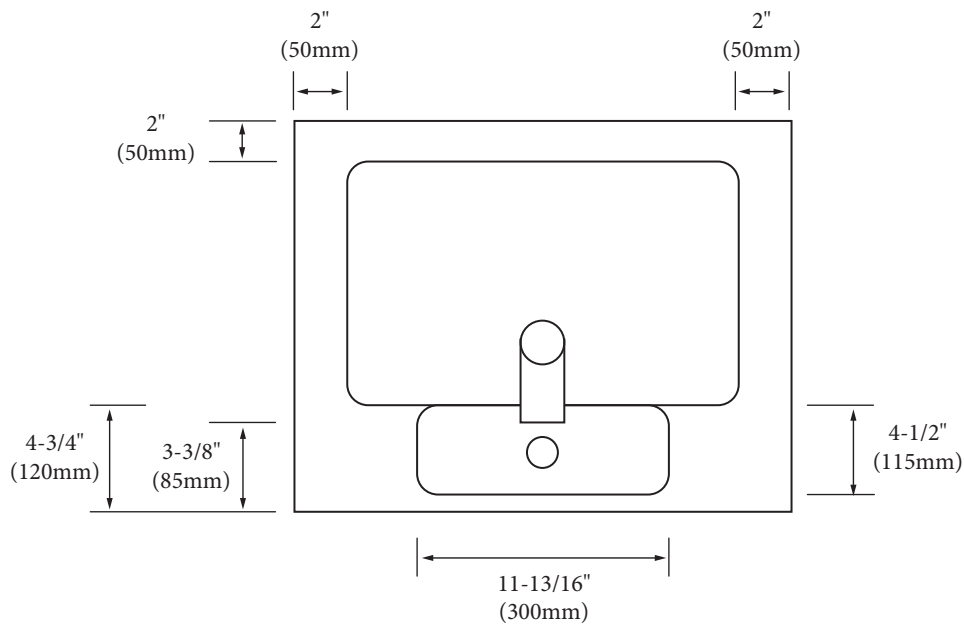

Ceramic Above Counter Bathroom Lavatory

Specification & Installation Guide

FEATURES

- Design: Rectangular / Contemporary
- Material: Vitreous China in white
- Type: Above Counter
- Overflow: Yes
- Overall Size: 24-1/8" (612mm)L x 18-5/16" (465mm)W x 3-1/16" (78mm)H
- Basin inside size: 22-15/16" (582mm)L x 13-1/4" (337mm) W x 2-3/4" (70mm)H
- Drain ϕ : 1-3/4" (45 mm)
- Faucet hole ϕ : 1-3/8" (35mm) - Available in single-hole or 8" (203mm) centers
 - Single: CB-7124-110-WH
 - 8" center: CB-7124-130-WH
- Basin Clamp Assembly: Not applicable.
- Packaging Dimensions: 26" (660mm) x 21" (535mm) x 10" (254mm)
- Weight: 46 lbs. / 21 kgs.

All dimensions are approximate and subject to standard tolerance. Specifications subject to change without prior notice.

Ceramic Above Counter Bathroom Lavatory

Specification & Installation Guide

CUT OUT