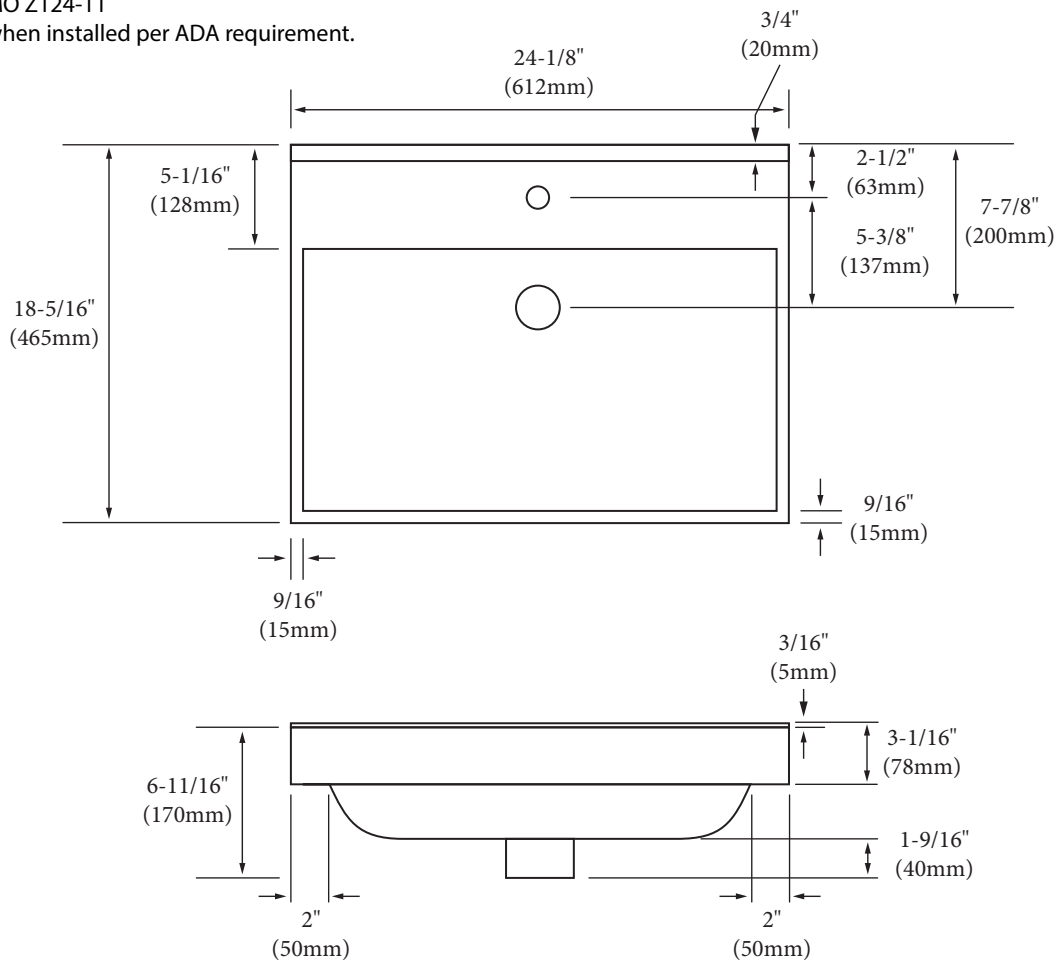

COMPLIANCE

CSA B45.5-11/IAPMO Z124-11

ADA Compliance when installed per ADA requirement.

For clarification, please contact Madeli Customer Care at (800)-819-6988 or (305)-718-8817 Ext. 1

All dimensions are approximate and subject to standard tolerance. Specifications subject to change without prior notice.