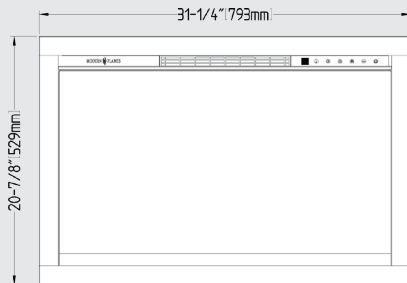

REDSTONE SERIES

Slide -In Trim Specs

RS-3021 · 1-5/8" trim

RS-3626 · 1-5/8" trim

RS-4229 · 1-5/8" trim

Optional Insert Trim Specs

RS-3021

Model	A	B	Width	Part Number
RS-3021	38"	23-1/4"	5"	TK-RS30-3824 - Thin Trim
RS-3021	38"	27-5/8"	5"	TK-RS30-3824 - Extra Wide Trim
RS-3021	44"	26-1/4"	8"	TK-RS30-4427 - Thin Trim
RS-3021	44"	33-5/8"	8"	TK-RS30-4427 - Extra Wide Trim

RS-3626

Model	A	B	Width	Part Number
RS-3626	40-1/2"	27-3/8"	4"	TK-RS36-4128 - Thin Trim
RS-3626	40-1/2"	30-3/4"	4"	TK-RS36-4128 - Extra Wide Trim
RS-3626	44-1/2"	29-3/8"	6"	TK-RS36-4530 - Thin Trim
RS-3626	44-1/2"	34-3/4"	6"	TK-RS36-4530 - Extra Wide Trim