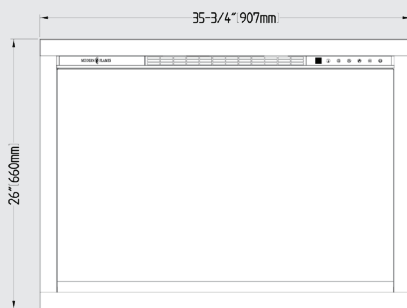

REDSTONE SERIES

Slide -In Trim Specs

RS-3021 · 1-5/8" trim

RS-3626 · 1-5/8" trim

RS-4229 · 1-5/8" trim

Optional Insert Trim Specs

RS-3021

Model	A	B	Width	Part Number
RS-3021	38"	23-1/4"	5"	TK-RS30-3824 - Thin Trim
RS-3021	38"	27-5/8"	5"	TK-RS30-3824 - Extra Wide Trim
RS-3021	44"	26-1/4"	8"	TK-RS30-4427 - Thin Trim
RS-3021	44"	33-5/8"	8"	TK-RS30-4427 - Extra Wide Trim

RS-3626

Model	A	B	Width	Part Number
RS-3626	40-1/2"	27-3/8"	4"	TK-RS36-4128 - Thin Trim
RS-3626	40-1/2"	30-3/4"	4"	TK-RS36-4128 - Extra Wide Trim
RS-3626	44-1/2"	29-3/8"	6"	TK-RS36-4530 - Thin Trim
RS-3626	44-1/2"	34-3/4"	6"	TK-RS36-4530 - Extra Wide Trim