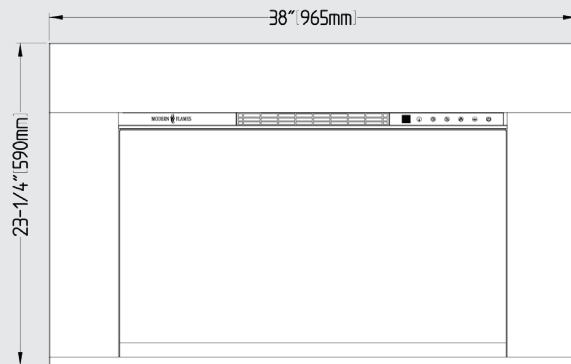

REDSTONE SERIES

Slide -In Trim Specs

RS-3021 · 1-5/8" trim

RS-3626 · 1-5/8" trim

RS-4229 · 1-5/8" trim

Optional Insert Trim Specs

RS-3021

Model	A	B	Width	Part Number
RS-3021	38"	23-1/4"	5"	TK-RS30-3824 - Thin Trim
RS-3021	38"	27-5/8"	5"	TK-RS30-3824 - Extra Wide Trim
RS-3021	44"	26-1/4"	8"	TK-RS30-4427 - Thin Trim
RS-3021	44"	33-5/8"	8"	TK-RS30-4427 - Extra Wide Trim

RS-3626

Model	A	B	Width	Part Number
RS-3626	40-1/2"	27-3/8"	4"	TK-RS36-4128 - Thin Trim
RS-3626	40-1/2"	30-3/4"	4"	TK-RS36-4128 - Extra Wide Trim
RS-3626	44-1/2"	29-3/8"	6"	TK-RS36-4530 - Thin Trim
RS-3626	44-1/2"	34-3/4"	6"	TK-RS36-4530 - Extra Wide Trim