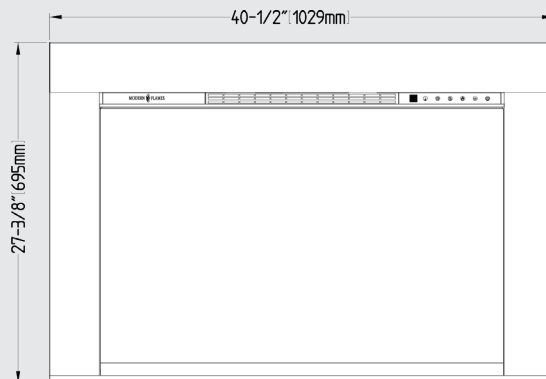

REDSTONE SERIES

Slide -In Trim Specs

RS-3021 · 1-5/8" trim

RS-3626 · 1-5/8" trim

RS-4229 · 1-5/8" trim

Optional Insert Trim Specs

RS-3021

Model	A	B	Width	Part Number
RS-3021	38"	23-1/4"	5"	TK-RS30-3824 - Thin Trim
RS-3021	38"	27-5/8"	5"	TK-RS30-3824 - Extra Wide Trim
RS-3021	44"	26-1/4"	8"	TK-RS30-4427 - Thin Trim
RS-3021	44"	33-5/8"	8"	TK-RS30-4427 - Extra Wide Trim

RS-3626

Model	A	B	Width	Part Number
RS-3626	40-1/2"	27-3/8"	4"	TK-RS36-4128 - Thin Trim
RS-3626	40-1/2"	30-3/4"	4"	TK-RS36-4128 - Extra Wide Trim
RS-3626	44-1/2"	29-3/8"	6"	TK-RS36-4530 - Thin Trim
RS-3626	44-1/2"	34-3/4"	6"	TK-RS36-4530 - Extra Wide Trim