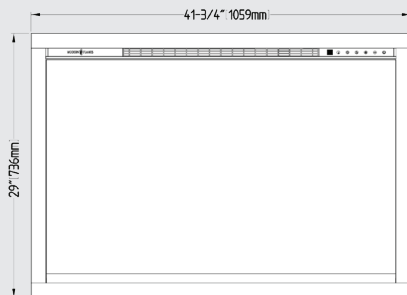

REDSTONE SERIES

Slide -In Trim Specs

RS-3021 · 1-5/8" trim

RS-3626 · 1-5/8" trim

RS-4229 · 1-5/8" trim

Optional Insert Trim Specs

RS-3021

Model	A	B	Width	Part Number
RS-3021	38"	23-1/4"	5"	TK-RS30-3824 - Thin Trim
RS-3021	38"	27-5/8"	5"	TK-RS30-3824 - Extra Wide Trim
RS-3021	44"	26-1/4"	8"	TK-RS30-4427 - Thin Trim
RS-3021	44"	33-5/8"	8"	TK-RS30-4427 - Extra Wide Trim

RS-3626

Model	A	B	Width	Part Number
RS-3626	40-1/2"	27-3/8"	4"	TK-RS36-4128 - Thin Trim
RS-3626	40-1/2"	30-3/4"	4"	TK-RS36-4128 - Extra Wide Trim
RS-3626	44-1/2"	29-3/8"	6"	TK-RS36-4530 - Thin Trim
RS-3626	44-1/2"	34-3/4"	6"	TK-RS36-4530 - Extra Wide Trim