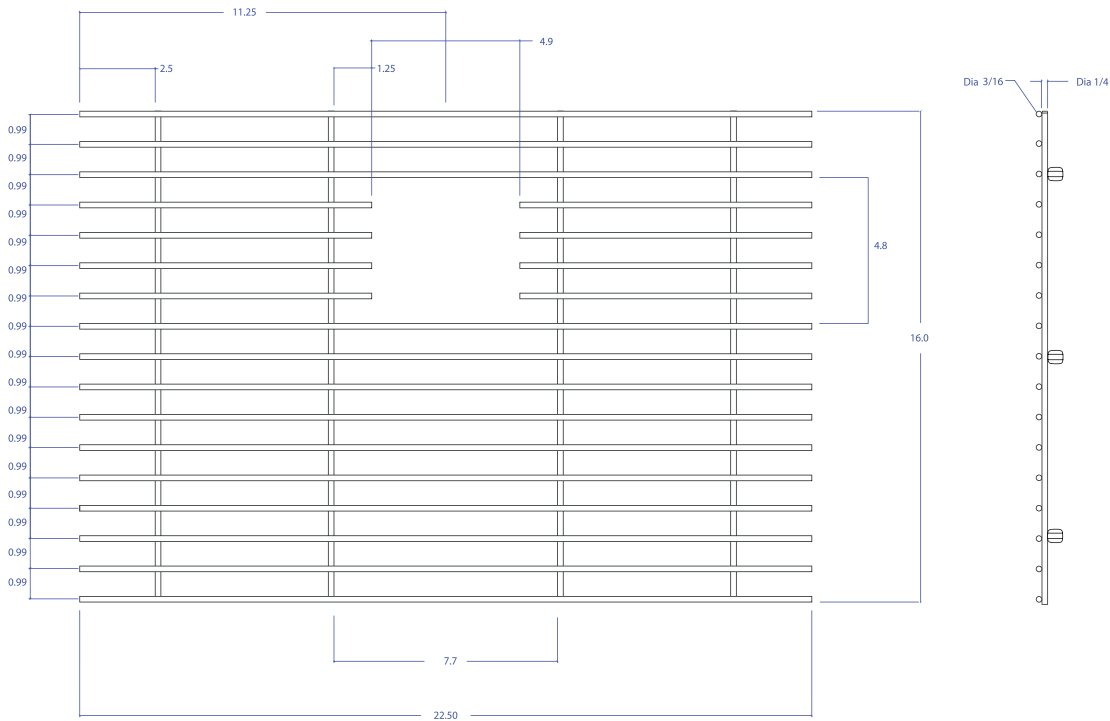

BASIN GRID MBG-6509SB

- **FEATURES**
Beveled Tips
Silicone Feet
Side Bumpers
- **TECHNICAL INFORMATION**
3/16" type 304 Stainless Steel
1/4" type 304 Stainless Steel
- **FINISHES**
Satin Brushed stainless steel

*All measurements are in inches.

PROJECT INFORMATION			
Project			
Date	/ /	QTY	
Specifier			
Contact			
Note			