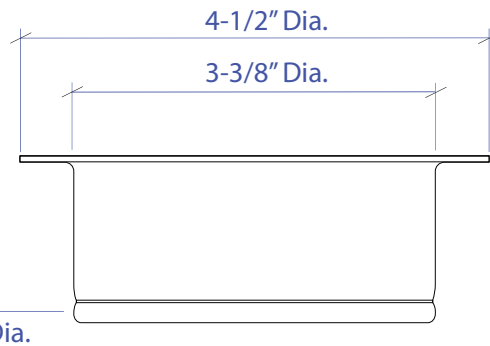

# DISPOSAL COLLAR MDC-101GDSB

- FEATURES**  
 Stainless steel construct  
 Removable stopper
- TECHNICAL INFORMATION**  
 Intended for sink installation with 3-1/2" outlet
- FINISHES**  
 Gold PVD Satin Brushed stainless steel