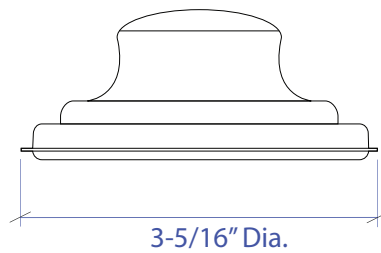

# DISPOSAL COLLAR MDC-101GDSB

- FEATURES**  
 Stainless steel construct  
 Removable stopper
- TECHNICAL INFORMATION**  
 Intended for sink installation with 3-1/2" outlet
- FINISHES**  
 Gold PVD Satin Brushed stainless steel