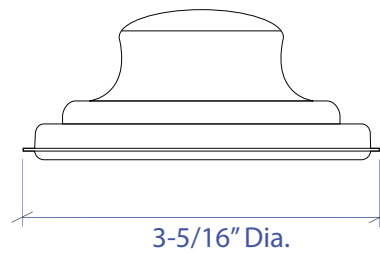

DISPOSAL COLLAR MDC-101RGSB

- FEATURES**
 Stainless steel construct
 Removable stopper
- TECHNICAL INFORMATION**
 Intended for sink installation with 3-1/2" outlet
- FINISHES**
 Rose Gold PVD Satin Brushed stainless steel

3-3/8" Dia.

PROJECT INFORMATION			
Project			
Date	/ /	QTY	
Specifier			
Contact			
Note			

ACCESSORIES