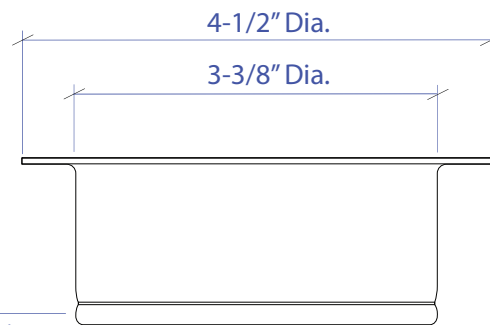

DISPOSAL COLLAR MDC-101RGSB

- FEATURES**
 Stainless steel construct
 Removable stopper
- TECHNICAL INFORMATION**
 Intended for sink installation with 3-1/2" outlet
- FINISHES**
 Rose Gold PVD Satin Brushed stainless steel

3-3/8" Dia.

PROJECT INFORMATION			
Project			
Date	/ /	QTY	
Specifier			
Contact			
Note			

ACCESSORIES