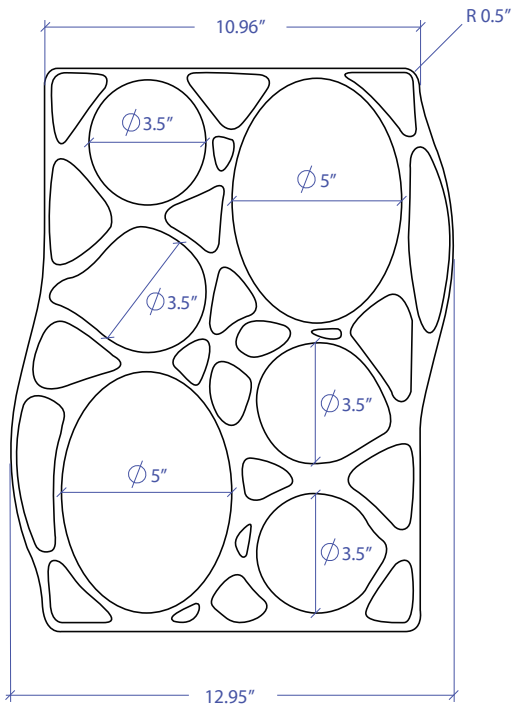

BAIN MARIE MWBM-651GPSB

- **FEATURES**

- Stainless steel construct
 - Removable bain marie

- **TECHNICAL INFORMATION**

- Dimension: 16.44"Lx12.95"W
 - Thickness: 0.24"
 - Corner: 0.5" round

- **FINISHES**

- Graphite Satin Brushed stainless steel