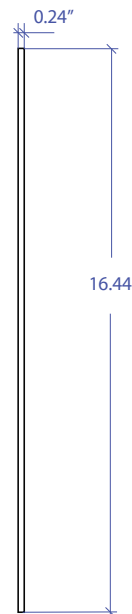

# BAIN MARIE MWBM-651SB

- **FEATURES**

- Stainless steel construct
  - Removable bain marie

- **TECHNICAL INFORMATION**

- Dimension: 16.44"Lx12.95"W
  - Thickness: 0.24"
  - Corner: 0.5" round

- **FINISHES**

- Satin Brushed stainless steel

PROJECT INFORMATION			
Project			
Date	/	/	QTY
Specifier			
Contact			
Note			