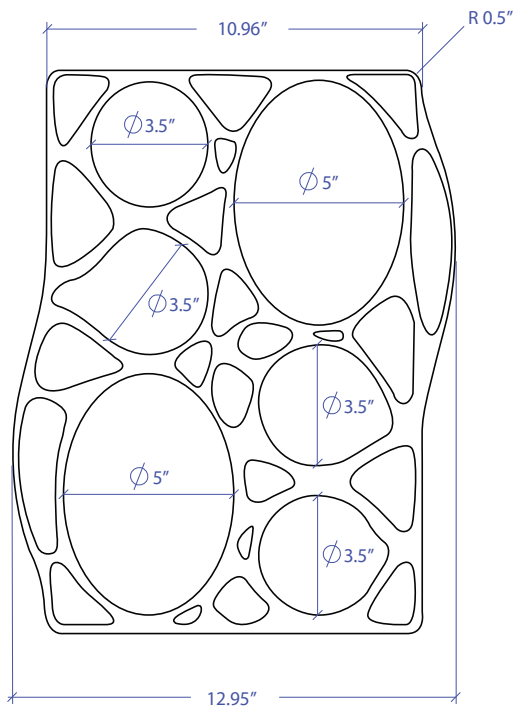

PROJECT INFORMATION			
Project			
Date	/	/	QTY
Specifier			
Contact			
Note