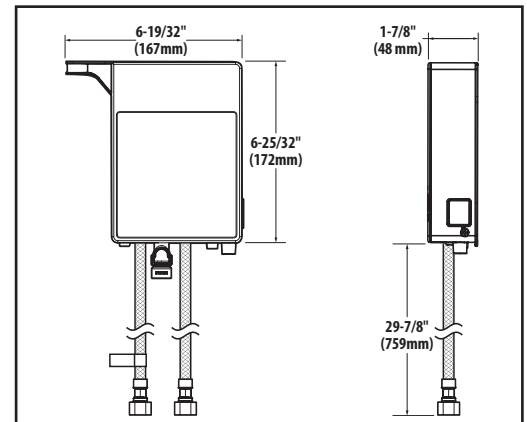

BY MOEN
SMART FAUCET.

Nio™ Single Handle High Arc Pulldown Kitchen Faucet

Models: S75005EV series

NOTE: THIS FAUCET IS DESIGNED TO BE INSTALLED THROUGH 1 HOLE, 1-1/2" (38mm) MIN. DIA.

Close up view of Control Box