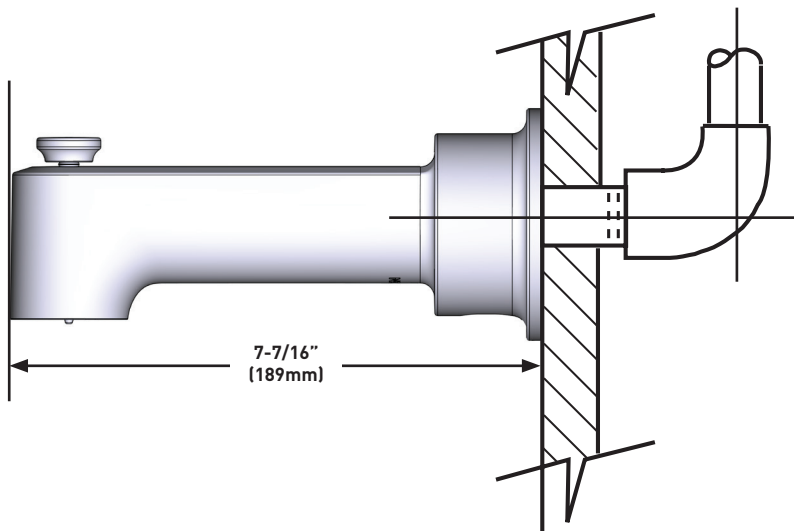

DESCRIPTION

- Metal construction with various finishes identified by suffix
- Designed to be installed on a 1/2" pipe slip fit-CC connection

STANDARDS

- Third party certified to meet ASME A112.18.1/ CSA B125.1 and all applicable requirements referenced therein

WARRANTY

- Lifetime limited warranty against leaks, drips and finish defects to the original consumer purchaser
- 5 year warranty if used in commercial installations

GREENFIELD™

Diverter Tub Spout 1/2" Slip Fit

MODELS: 4325 Series

CRITICAL DIMENSIONS DO NOT SCALE